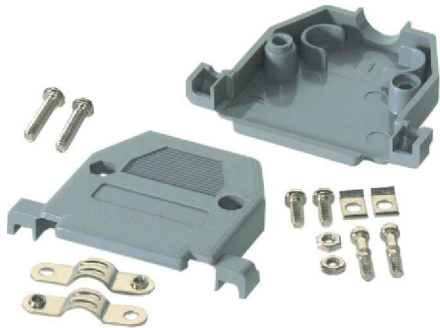

### DSC-2 SERIES D-SUB MOODS PLASTIC TYPE

Series No.	No. of Contact (N)	Colour	A	B	C	D	E
DSC-209	9	Gray	33.0	25.0	45.0	18.0	20.0
DSC-209-B	9	Black	33.0	25.0	45.0	18.0	20.0
DSC-215	15	Gray	41.3	33.3	45.0	26.3	20.0
DSC-215-B	15	Black	41.3	33.3	45.0	26.3	20.0
DSC-225	25	Gray	55.0	47.0	45.0	40.0	20.0
DSC-225-B	25	Black	55.0	47.0	45.0	40.0	20.0
DSC-237	37	Gray	71.5	63.5	45.0	56.5	20.0