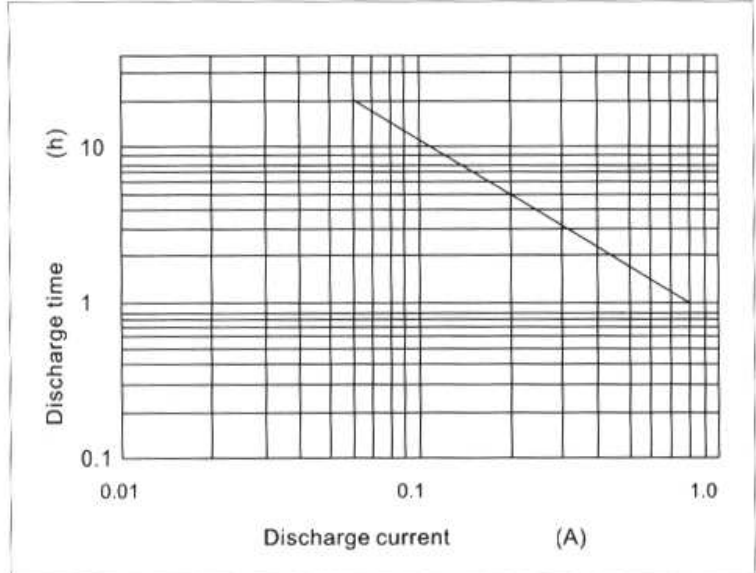

■ Specifications

Normal Voltage		6V
Rated Capacity (20 hours rate)		1.3Ah
Dimension	Total Height(with terminals)	58mm
	Length	96mm
	Width	24mm
	Height	51mm
Weight (Approx)		0.31kg

■ Characteristics

Capacity (25°C)	20 hours rate	20	1.30Ah
	10 hours rate	10	1.24Ah
	5 hours rate	5	1.09Ah
	1 hour rate	1	0.78Ah
	Full charged Battery 25°C	25°C	36mΩ
Capacity affected by Temperature	40°C		102%
	25°C		100%
	0°C		85%
	-15°C		62%
Auto-Discharge (25°C)	Capacity after 3 months storage		91%
	Capacity after 6 months Storage		82%
	Capacity after 12 months Storage		64%
Charge (constant voltage)	Cycle	Initial Voltage 7.25~7.45V/6V(25°C) Charging Current less than 0.4A	
	Float	Voltage 6.8~6.9V/6V(25°C)	

■ Discharge Current & Duration Time

■ Discharge curves 25°C