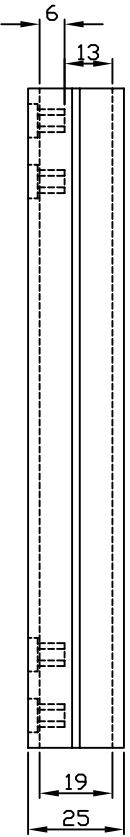

# G1389G

宜文實業有限公司  
GAINTA INDUSTRIES L.T.D.

DESIGN BY

DRAWN BY

CHECKED BY

SCALE

DATE

MATERIAL

TITLE  
G1389G

DWG NO.

REVISED

DESCRIPTION