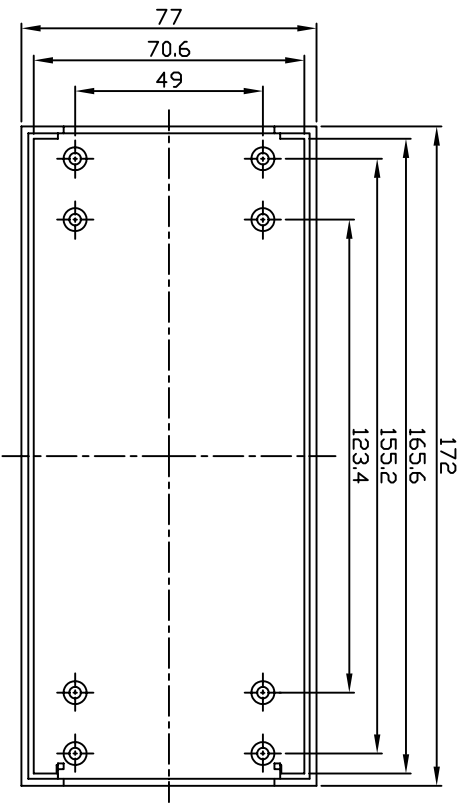

# G1389G

宜文實業有限公司  
GAINTA INDUSTRIES L.T.D.

DESIGN BY

DRAWN BY

CHECKED BY

SCALE

DATE

MATERIAL

TITLE  
G1389G

DWG NO.

REVISED

DESCRIPTION