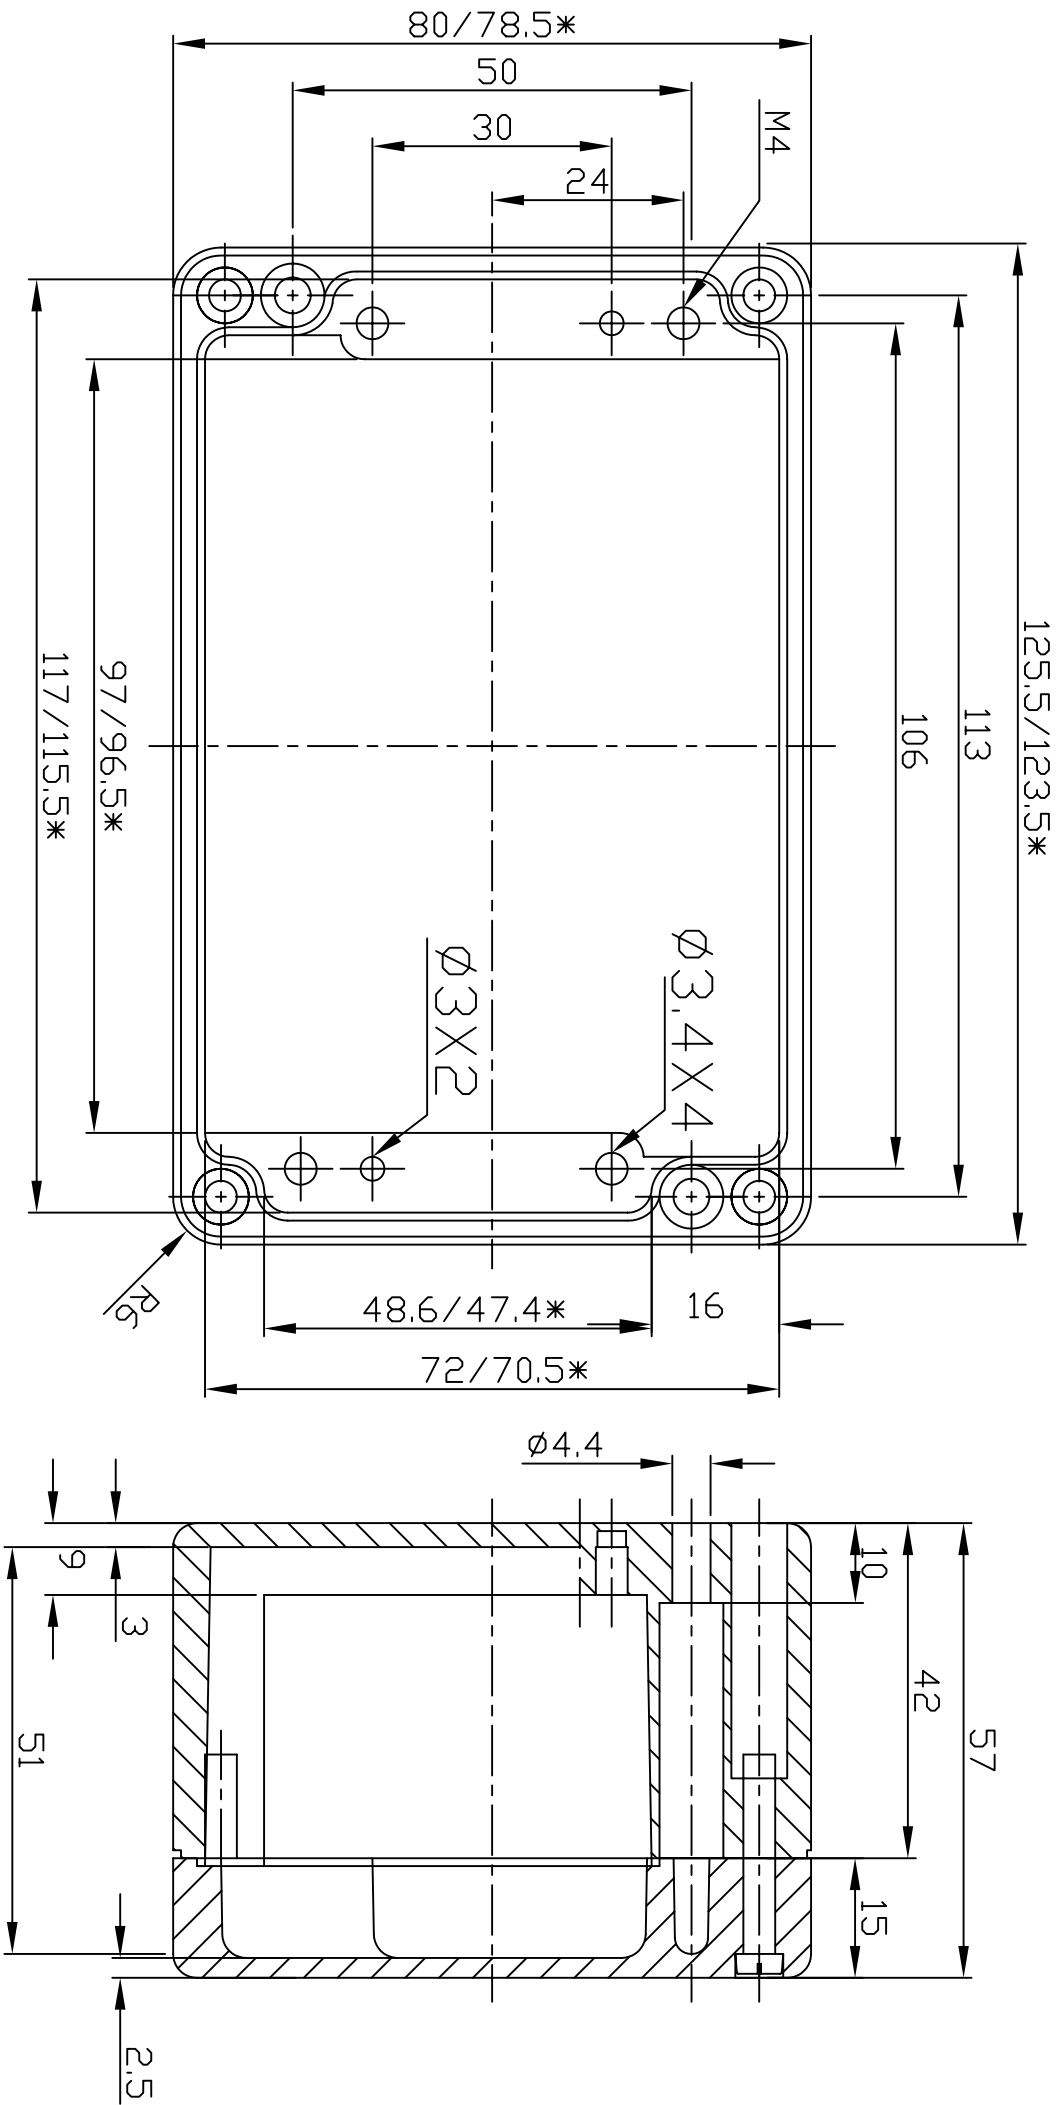

G108

GAINTA INDUSTRIES LTD.

宜又實業有限公司

DESIGN BY

DRAWN BY

CHECKED BY

SCALE

DATE

MATERIAL

TITLE

G108

DWG NO.

REVISED

DESCRIPTION