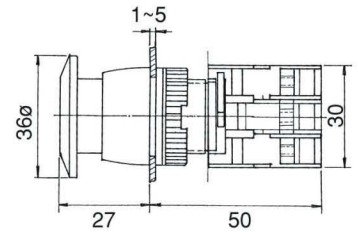

ILLUMINATED PUSH BUTTON SWITCHES, IP65

LBF22-1/O Illuminated
LBF22-1/C

EPFL22-10/C
Push ON-Push OFF Illuminated

LBF22-10/C Illuminated

LBL22-1/O
LBL22-1/C

LBL22-10/C Illuminated

EBL22-1/O
EBL22-1/C

EBL22-10/C Illuminated