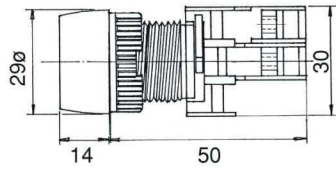

ILLUMINATED PUSH BUTTON SWITCHES, IP65

LBF22-1/O Illuminated
LBF22-1/C

EPFL22-10/C
Push ON-Push OFF Illuminated

LBF22-10/C Illuminated

LBL22-1/O
LBL22-1/C

LBL22-10/C Illuminated

EBL22-1/O
EBL22-1/C

EBL22-10/C Illuminated