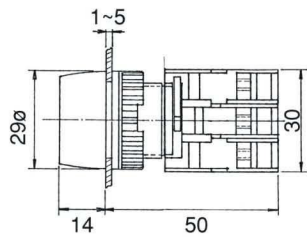

ILLUMINATED PUSH BUTTON SWITCHES, IP65

LBF22-1/O Illuminated
LBF22-1/C

EPFL22-10/C
Push ON-Push OFF Illuminated

LBF22-10/C Illuminated

LBL22-1/O
LBL22-1/C

LBL22-10/C Illuminated

EBL22-1/O
EBL22-1/C

EBL22-10/C Illuminated