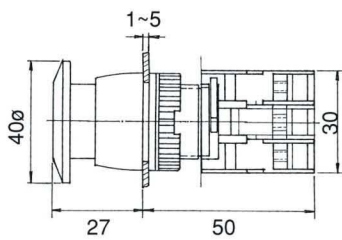

ILLUMINATED PUSH BUTTON SWITCHES, IP65

LBF22-1/O Illuminated
LBF22-1/C

EPFL22-10/C
Push ON-Push OFF Illuminated

LBF22-10/C Illuminated

LBL22-1/O
LBL22-1/C

LBL22-10/C Illuminated

EBL22-1/O
EBL22-1/C

EBL22-10/C Illuminated