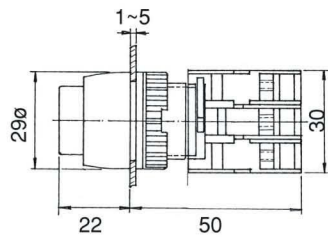

ILLUMINATED PUSH BUTTON SWITCHES, IP65

LBF22-1/O Illuminated
LBF22-1/C

EPFL22-10/C
Push ON-Push OFF Illuminated

LBF22-10/C Illuminated

LBL22-1/O
LBL22-1/C

LBL22-10/C Illuminated

EBL22-1/O
EBL22-1/C

EBL22-10/C Illuminated