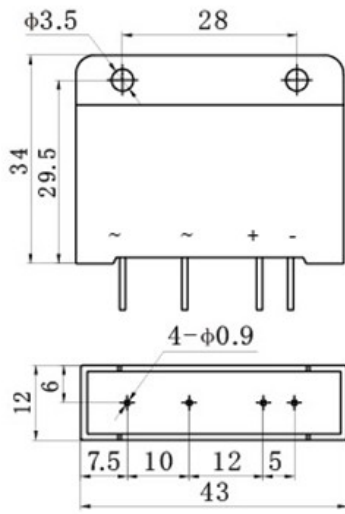

GRE-GOO

Solid State Relays

5A

1~4A

Product Details:

1-12A solid state relay

Working Voltage	Control method	Control voltage	Rated operational current			
			1 Amp	2 Amp	3 Amp	5 Amp
240 Vac	Zero cross	4 to 16 Vdc	GS0124ZD1	GS0224ZD1	GS0324ZD1	GS0524ZD1
		3 to 32 Vdc	GS0124ZD3	GS0224ZD3	GS0324ZD3	GS0524ZD3
440 Vac		4 to 16 Vdc	GS0144ZD1	GS0244ZD1	GS0344ZD1	GS0544ZD1
		3 to 32 Vdc	GS0144ZD3	GS0244ZD3	GS0344ZD3	GS0544ZD3
240 Vac	Random	4 to 16 Vdc	GS0124RD1	GS0224RD1	GS0324RD1	GS0524RD1
		3 to 32 Vdc	GS0124RD3	GS0224RD3	GS0324RD3	GS0524RD3
440 Vac		4 to 16 Vdc	GS0144RD1	GS0244RD1	GS0344RD1	GS0544RD1
		3 to 32 Vdc	GS0144RD3	GS0244RD3	GS0344RD3	GS0544RD3