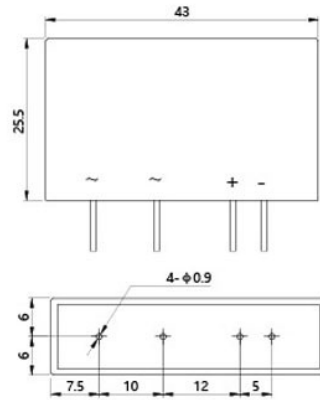

GRE-GOO

Solid State Relays

5A

1~4A

Product Details:

1-12A solid state relay

Working Voltage	Control method	Control voltage	Rated operational current			
			1 Amp	2 Amp	3 Amp	5 Amp
240 Vac	Zero cross	4 to 16 Vdc	GS0124ZD1	GS0224ZD1	GS0324ZD1	GS0524ZD1
		3 to 32 Vdc	GS0124ZD3	GS0224ZD3	GS0324ZD3	GS0524ZD3
440 Vac		4 to 16 Vdc	GS0144ZD1	GS0244ZD1	GS0344ZD1	GS0544ZD1
		3 to 32 Vdc	GS0144ZD3	GS0244ZD3	GS0344ZD3	GS0544ZD3
240 Vac	Random	4 to 16 Vdc	GS0124RD1	GS0224RD1	GS0324RD1	GS0524RD1
		3 to 32 Vdc	GS0124RD3	GS0224RD3	GS0324RD3	GS0524RD3
440 Vac		4 to 16 Vdc	GS0144RD1	GS0244RD1	GS0344RD1	GS0544RD1
		3 to 32 Vdc	GS0144RD3	GS0244RD3	GS0344RD3	GS0544RD3