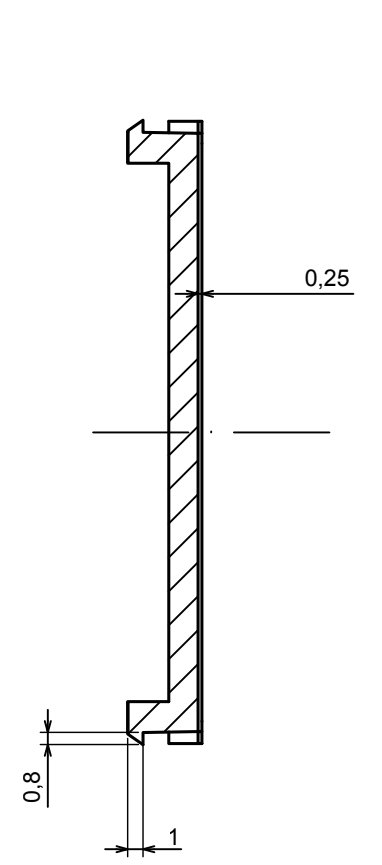

A-A

All rights reserved. Copyright Kradox 2021

Product model	Panel ZDF1008	
Format: A3	Material: ABS	
Scale 2:1	Tolerance: +/- 0,3	