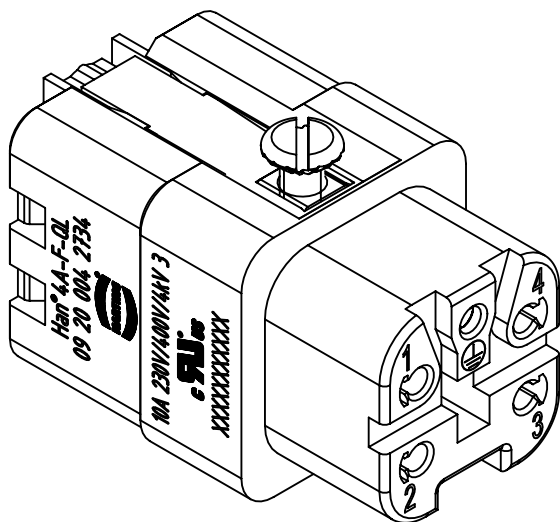

insert fixing screw M3x6
enclosed separately

	All Dimensions in mm Original Size DIN A4	Scale 2:1		Free size tol.		Ref.	
		Created by HOLLERT		Inspected by NICHTERLEIN		Standardisation 302077	
	All rights reserved Department EL PD	Date 2020-10-29		State Final Release		Doc-Key / ECM-Nr. 100216019/UGD/002/C 500000169457	
		HARTING Electric GmbH & Co. KG D-32339 Espelkamp		Title Han 4A - Female - Quick Lock 1,5mm ²		Rev. C	
		Type TB		Number 09 20 004 2734			