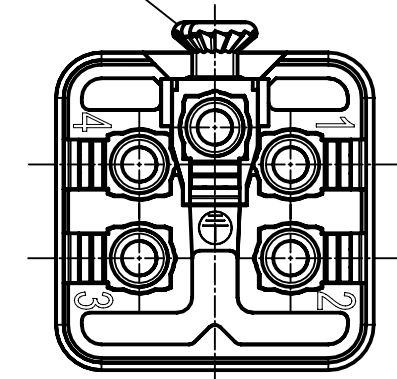

insert fixing screw M3x6
enclosed separately

	All Dimensions in mm Original Size DIN A4	Scale 2:1		Free size tol.		Ref.	
		Created by HOLLERT		Inspected by NICHTERLEIN		Standardisation 302077	
	All rights reserved Department EL PD	Date 2020-10-29		State Final Release		Doc-Key / ECM-Nr. 100216019/UGD/002/C 500000169457	
		HARTING Electric GmbH & Co. KG D-32339 Espelkamp		Title Han 4A - Female - Quick Lock 1,5mm ²		Rev. C	
		Type TB		Number 09 20 004 2734			