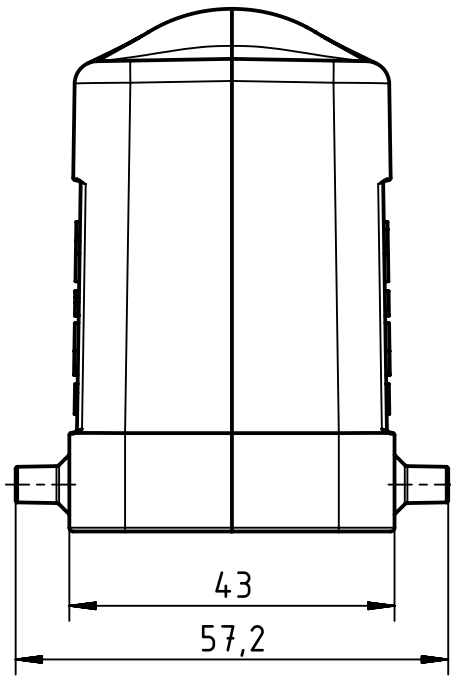

1 2 3 4 5 6

A

B

C

D

	All Dimensions in mm Original Size DIN A4		Scale 1:1	Free size tol.		Ref.		
						Sub.		
	All rights reserved		Created by SPRENB	Inspected by GERB	Standardisation TIEMANNA	Date 2019-12-16	State Final Release	
	Department EL PD		Title Han B Hood Side Entry LC 4 Pegs PG 21				Doc-Key / ECM-Nr. 100201111/UGD/004/B 500000162660	
HARTING Electric GmbH & Co. KG D-32339 Espelkamp			Type TB	Number 09 30 024 1520			Rev. B	Page 1/1