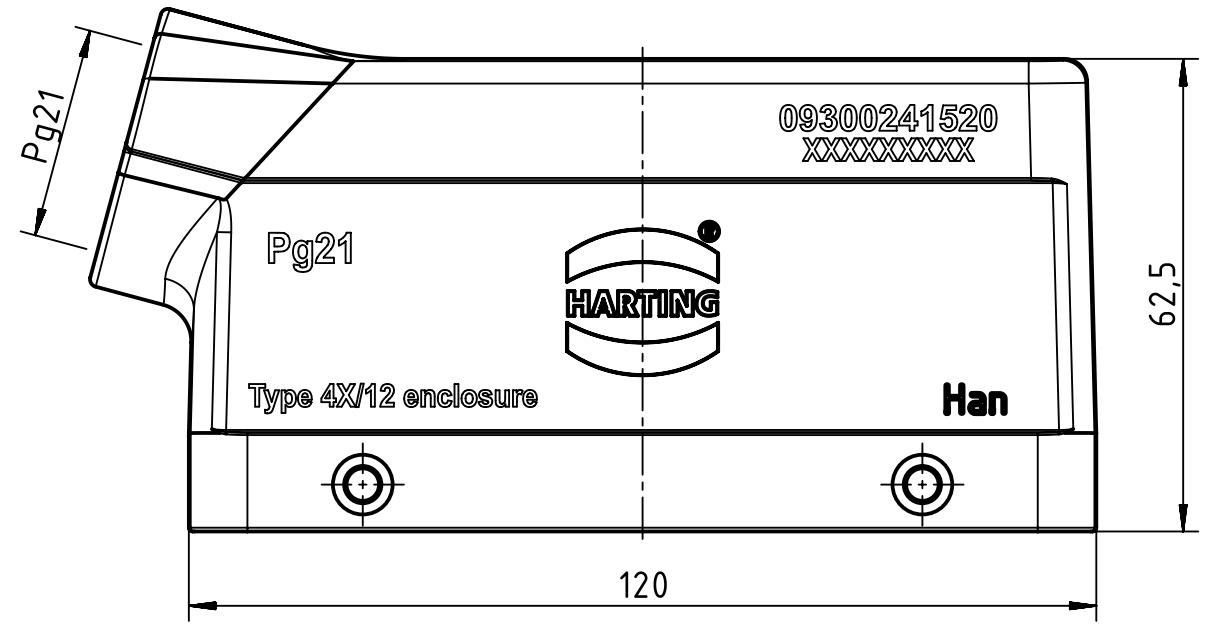

1 2 3 4 5 6

A

B

C

D

	All Dimensions in mm Original Size DIN A4		Scale 1:1	Free size tol.		Ref.		
						Sub.		
	All rights reserved		Created by SPRENB	Inspected by GERB	Standardisation TIEMANNA	Date 2019-12-16	State Final Release	
	Department EL PD		Title Han B Hood Side Entry LC 4 Pegs PG 21				Doc-Key / ECM-Nr. 100201111/UGD/004/B 500000162660	
HARTING Electric GmbH & Co. KG D-32339 Espelkamp			Type TB	Number 09 30 024 1520			Rev. B	Page 1/1