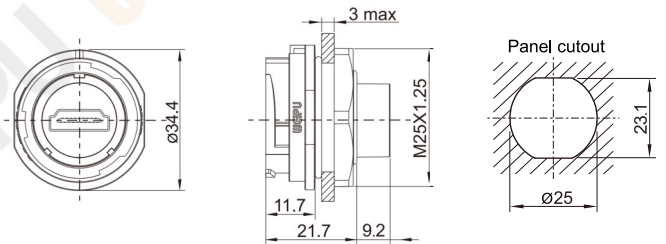

**SY2511C/SHDMI2.0**

★ Wire length can be customized

Rear-nut mount receptacle  
with HDMI2.0 adapter  
Mate with SY2510

**SY2512/SHDMI2.0**

2-hole flange  
with HDMI2.0 adapter  
Mate with SY2510

**SY2513/SHDMI2.0**