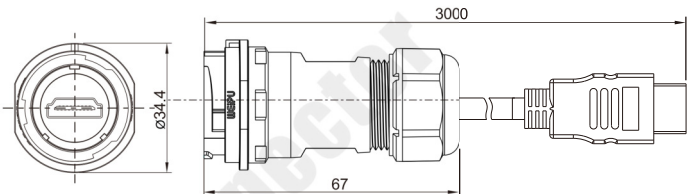

**SY25 Series**

**SY25**

Plug with HDMI adapter  
Mate with SY2511, SY2511C,  
SY2512, SY2513, SY2515

**SY2510/PHDMI2.0**

Wire length:  
0.5m  
1.0m  
1.5m  
2.0m  
3.0m

★ Wire length can be customized

Receptacle with  
HDMI2.0 adapter C  
Mate with SY2511, SY2511C,  
SY2512, SY2513, SY2515

**SY2511C/SHDMI2.0**

★ Wire length can be customized

Rear-nut mount receptacle  
with HDMI2.0 adapter  
Mate with SY2510

**SY2512/SHDMI2.0**

2-hole flange  
with HDMI2.0 adapter  
Mate with SY2510

**SY2513/SHDMI2.0**