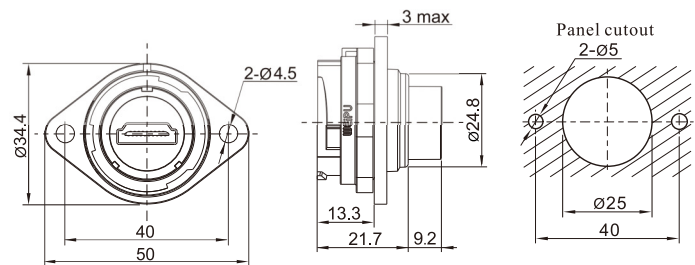

**SY2511C/SHDMI2.0**

★ Wire length can be customized

Rear-nut mount receptacle  
with HDMI2.0 adapter  
Mate with SY2510

**SY2512/SHDMI2.0**

2-hole flange  
with HDMI2.0 adapter  
Mate with SY2510

**SY2513/SHDMI2.0**