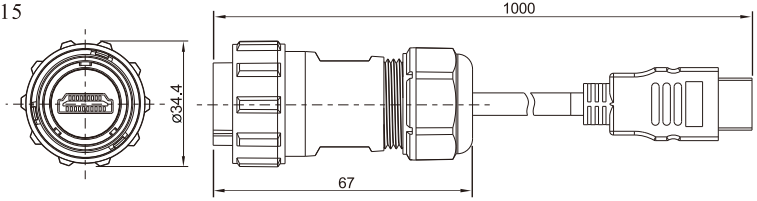

**SY25 Series**

**SY25**

Plug with HDMI adapter  
Mate with SY2511, SY2511C,  
SY2512, SY2513, SY2515

**SY2510/PHDMI2.0**

Wire length:  
0.5m  
1.0m  
1.5m  
2.0m  
3.0m

★ Wire length can be customized

Receptacle with  
HDMI2.0 adapter C  
Mate with SY2511, SY2511C,  
SY2512, SY2513, SY2515

**SY2511C/SHDMI2.0**

★ Wire length can be customized

Rear-nut mount receptacle  
with HDMI2.0 adapter  
Mate with SY2510

**SY2512/SHDMI2.0**

2-hole flange  
with HDMI2.0 adapter  
Mate with SY2510

**SY2513/SHDMI2.0**