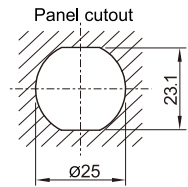

SY2511C/SRJ45

I: 10-14mm
II: 7-12mm
Cable outer diameter range

★ Wire length can be customized

Rear-nut mount receptacle
with RJ45 adapter
Mate with SY2510

SY2512/SRJ45

2-hole flange
with RJ45 adapter
Mate with SY2510