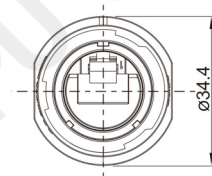

SY2511C/SRJ45

I: 10-14mm
II: 7-12mm
Cable outer diameter range

★ Wire length can be customized

Rear-nut mount receptacle
with RJ45 adapter
Mate with SY2510

SY2512/SRJ45

2-hole flange
with RJ45 adapter
Mate with SY2510