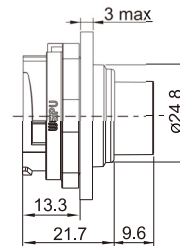

SY25 Series

SY25

Plug with RJ45 adapter
Mate with SY2511, SY2511C,
SY2512, SY2513, SY2515

SY2510/PRJ45

I: 10-14mm
II: 7-12mm
Cable outer diameter range

★ Wire length can be customized

06

Receptacle with RJ45 adapter C
Mate with SY2510

I: 10-14mm
II: 7-12mm
Cable outer diameter range

★ Wire length can be customized

Rear-nut mount receptacle
with RJ45 adapter
Mate with SY2510

SY2512/SRJ45

2-hole flange
with RJ45 adapter
Mate with SY2510

SY2513/SRJ45

Front-nut mount
with RJ45 adapter
Mate with SY2510

SY2515/SRJ45