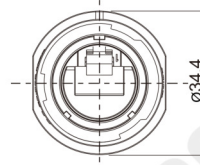

SY25 Series

SY25

Plug with RJ45 adapter
Mate with SY2511, SY2511C,
SY2512, SY2513, SY2515

SY2510/PRJ45

I: 10-14mm
II: 7-12mm
Cable outer diameter range

★ Wire length can be customized

06

Receptacle with RJ45 adapter C
Mate with SY2510

SY2511C/SRJ45

I: 10-14mm
II: 7-12mm
Cable outer diameter range

★ Wire length can be customized

Rear-nut mount receptacle
with RJ45 adapter
Mate with SY2510

SY2512/SRJ45

2-hole flange
with RJ45 adapter
Mate with SY2510