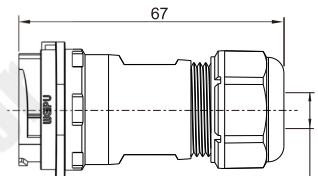

SY25 Series

SY25

Plug with RJ45 adapter
Mate with SY2511, SY2511C,
SY2512, SY2513, SY2515

SY2510/PRJ45

I: 10-14mm
II: 7-12mm
Cable outer diameter range

★ Wire length can be customized

06

Receptacle with RJ45 adapter C
Mate with SY2510

SY2511C/SRJ45

I: 10-14mm
II: 7-12mm
Cable outer diameter range

★ Wire length can be customized

Rear-nut mount receptacle
with RJ45 adapter
Mate with SY2510

SY2512/SRJ45

2-hole flange
with RJ45 adapter
Mate with SY2510