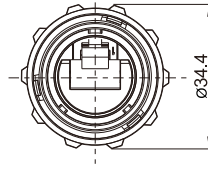

SY25 Series

SY25

Plug with RJ45 adapter
Mate with SY2511, SY2511C,
SY2512, SY2513, SY2515

SY2510/PRJ45

I: 10-14mm
II: 7-12mm
Cable outer diameter range

★ Wire length can be customized

06

Receptacle with RJ45 adapter C
Mate with SY2510

SY2511C/SRJ45

I: 10-14mm
II: 7-12mm
Cable outer diameter range

★ Wire length can be customized

Rear-nut mount receptacle
with RJ45 adapter
Mate with SY2510

SY2512/SRJ45

2-hole flange
with RJ45 adapter
Mate with SY2510