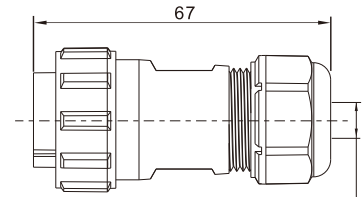

SY25 Series

SY25

Plug with RJ45 adapter
Mate with SY2511, SY2511C,
SY2512, SY2513, SY2515

SY2510/PRJ45

I: 10-14mm
II: 7-12mm
Cable outer diameter range

★ Wire length can be customized

06

Receptacle with RJ45 adapter C
Mate with SY2510

SY2511C/SRJ45

I: 10-14mm
II: 7-12mm
Cable outer diameter range

★ Wire length can be customized

Rear-nut mount receptacle
with RJ45 adapter
Mate with SY2510

SY2512/SRJ45

2-hole flange
with RJ45 adapter
Mate with SY2510