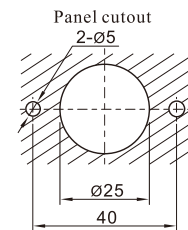

SY25 Series

SY25

Plug with RJ45 adapter
Mate with SY2511, SY2511C,
SY2512, SY2513, SY2515

SY2510/PRJ45

I: 10-14mm
II: 7-12mm
Cable outer diameter range

★ Wire length can be customized

06

Receptacle with RJ45 adapter C
Mate with SY2510

I: 10-14mm
II: 7-12mm
Cable outer diameter range

★ Wire length can be customized

Rear-nut mount receptacle
with RJ45 adapter
Mate with SY2510

SY2512/SRJ45

2-hole flange
with RJ45 adapter
Mate with SY2510

SY2513/SRJ45

Front-nut mount
with RJ45 adapter
Mate with SY2510

SY2515/SRJ45