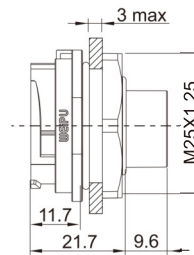

SY25 Series

SY25

Plug with RJ45 adapter
Mate with SY2511, SY2511C,
SY2512, SY2513, SY2515

SY2510/PRJ45

I: 10-14mm
II: 7-12mm
Cable outer diameter range

★ Wire length can be customized

06

Receptacle with RJ45 adapter C
Mate with SY2510

SY2511C/SRJ45

I: 10-14mm
II: 7-12mm
Cable outer diameter range

★ Wire length can be customized

Rear-nut mount receptacle
with RJ45 adapter
Mate with SY2510

SY2512/SRJ45

2-hole flange
with RJ45 adapter
Mate with SY2510