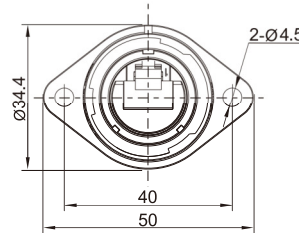

2-hole flange
with RJ45 adapter
Mate with SY2510

SY2513/SRJ45