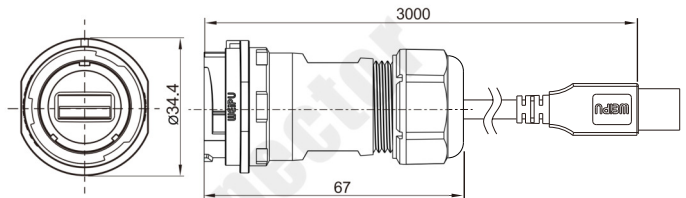

**SY25 Series**

**SY25**

Plug with USB3.0 adapter  
Mate with SY2511, SY2511C,  
SY2512, SY2513, SY2515

**SY2510/PUSB3.0**

Wire length:  
0.5m  
1.0m  
1.5m  
2.0m  
3.0m

★ Wire length can be customized

Receptacle with USB3.0 adapter C  
Mate with SY2510

**SY2511C/SUSB3.0**

★ Wire length can be customized

Rear-nut mount receptacle  
with USB3.0 adapter  
Mate with SY2510

**SY2512/SUSB3.0**

2-hole flange  
with USB3.0 adapter  
Mate with SY2510

**SY2513/SUSB3.0**