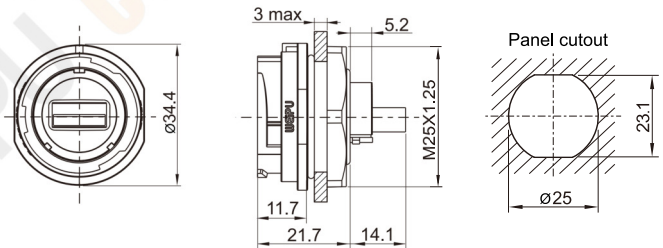

**SY2511C/SUSB3.0**

★ Wire length can be customized

Rear-nut mount receptacle  
with USB3.0 adapter  
Mate with SY2510

**SY2512/SUSB3.0**

2-hole flange  
with USB3.0 adapter  
Mate with SY2510

**SY2513/SUSB3.0**