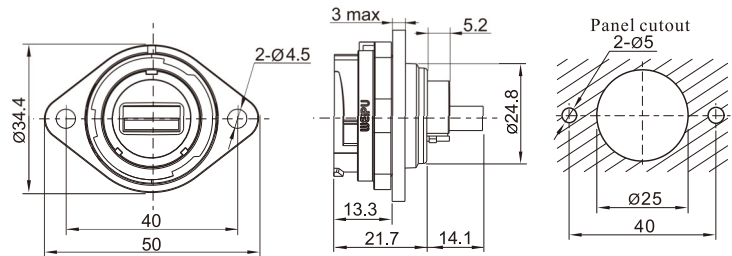

**SY2511C/SUSB3.0**

★ Wire length can be customized

Rear-nut mount receptacle  
with USB3.0 adapter  
Mate with SY2510

**SY2512/SUSB3.0**

2-hole flange  
with USB3.0 adapter  
Mate with SY2510

**SY2513/SUSB3.0**