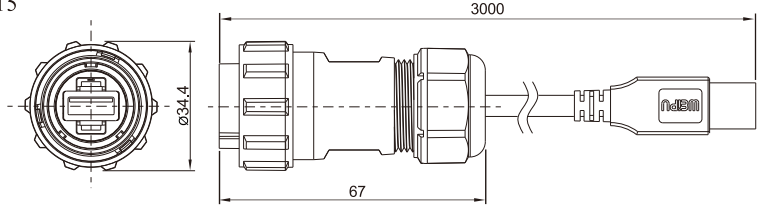

**SY25 Series**

**SY25**

Plug with USB3.0 adapter  
Mate with SY2511, SY2511C,  
SY2512, SY2513, SY2515

**SY2510/PUSB3.0**

Wire length:  
0.5m  
1.0m  
1.5m  
2.0m  
3.0m

★ Wire length can be customized

Receptacle with USB3.0 adapter C  
Mate with SY2510

**SY2511C/SUSB3.0**

★ Wire length can be customized

Rear-nut mount receptacle  
with USB3.0 adapter  
Mate with SY2510

**SY2512/SUSB3.0**

2-hole flange  
with USB3.0 adapter  
Mate with SY2510

**SY2513/SUSB3.0**