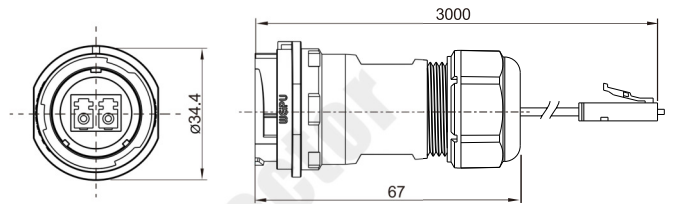

SY25 Series

SY25

Plug with LC adapter
Mate with SY2511, SY2511C,
SY2512, SY2513, SY2515

SY2510/PLC

Wire length:
0.5m
1.0m
1.5m
2.0m
3.0m

★ Wire length can be customized

Rreceptacle with LC adapter C
Mate with SY2510

SY2511C/SLC

★ Wire length can be customized

Rear-nut mount receptacle
with LC adapter
Mate with SY2510

SY2512/SLC

2-hole flange
with LC adapter
Mate with SY2510

SY2513/SLC

Front-nut mount
with LC adapter
Mate with SY2510