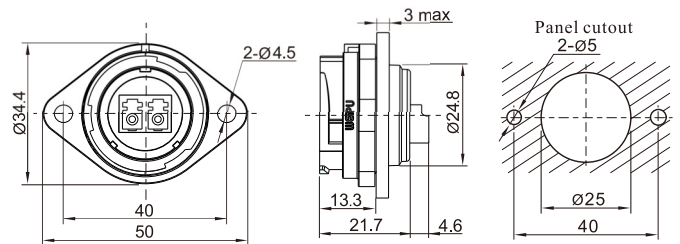

SY2511C/SLC

★ Wire length can be customized

Rear-nut mount receptacle
with LC adapter
Mate with SY2510

SY2512/SLC

2-hole flange
with LC adapter
Mate with SY2510

SY2513/SLC

Front-nut mount
with LC adapter
Mate with SY2510