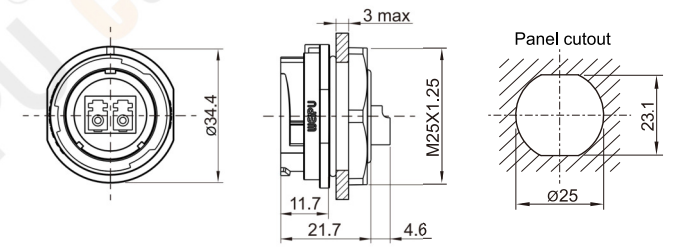

SY2511C/SLC

★ Wire length can be customized

Rear-nut mount receptacle
with LC adapter
Mate with SY2510

SY2512/SLC

2-hole flange
with LC adapter
Mate with SY2510

SY2513/SLC

Front-nut mount
with LC adapter
Mate with SY2510