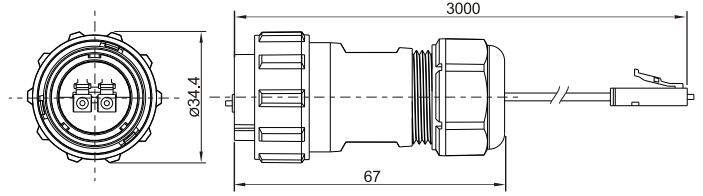

SY25 Series

SY25

Plug with LC adapter
Mate with SY2511, SY2511C,
SY2512, SY2513, SY2515

SY2510/PLC

Wire length:
0.5m
1.0m
1.5m
2.0m
3.0m

★ Wire length can be customized

Rreceptacle with LC adapter C
Mate with SY2510

SY2511C/SLC

★ Wire length can be customized

Rear-nut mount receptacle
with LC adapter
Mate with SY2510

SY2512/SLC

2-hole flange
with LC adapter
Mate with SY2510

SY2513/SLC

Front-nut mount
with LC adapter
Mate with SY2510