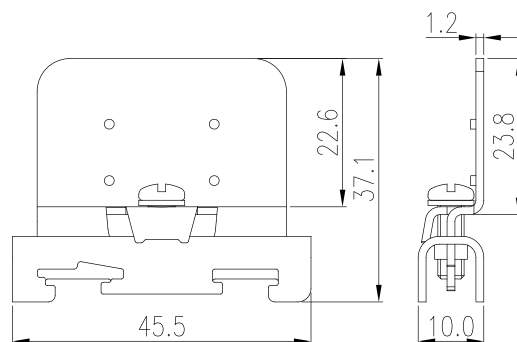

# SS9C

NEMA Terminal Blocks > Accessories > End Bracket

## Specification

Product description	End Bracket
Material	Steel
Surface Plating	Zinc plated
Compatible products	TS-35, TS-35/15
Package	50 pcs / box