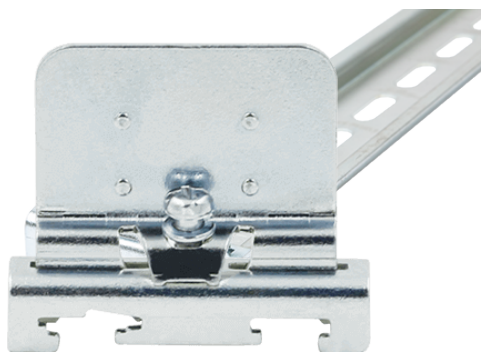

# SS9C

NEMA Terminal Blocks > Accessories > End Bracket

## Specification

Product description	End Bracket
Material	Steel
Surface Plating	Zinc plated
Compatible products	TS-35, TS-35/15
Package	50 pcs / box