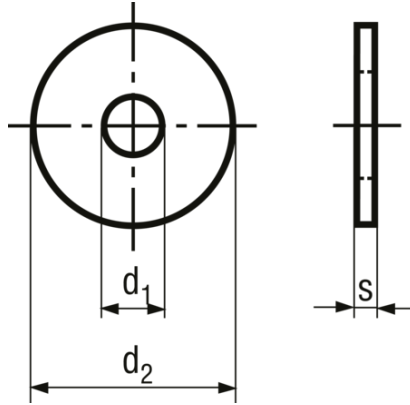

## Flat washers without chamfer series LL (very large)

BN 83898

Material	Stainless steel
Material type	A4
Standard	NFE 25-513 LL (Standard withdrawn)

Article no	for thread	d1	d2	s
8306931	M3	3.2	14	0.8
8306958	M4	4.3	16	0.8
8217343	M5	5.3	20	1
8217351	M6	6.4	24	1.2
8217386	M8	8.4	30	1.5
8217394	M10	10.5	36	2
8217408	M12	13	40	2.5
8281327	(M14)	15	45	2.5
8314713	M16	17	50	3
8306966	(M18)	19	55	3
8314705	M20	21	60	3