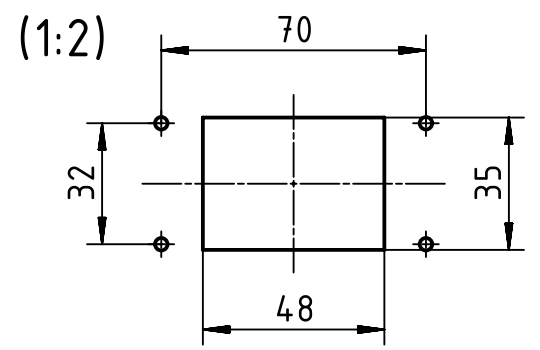

panel cut out

	All rights reserved Department EL PD - DE HARTING Electric GmbH & Co. KG D-32339 Espelkamp	All Dimensions in mm Original Size DIN A4		Scale 1:1	Free size tol.	Ref. Sub.
		Created by SPRENB	Inspected by NICHTERLEIN	Standardisation TIEMANNA	Date 2015-11-05	State Final Release
Title Han 6M Base Panel 1 Lever Metal Cover					Doc-Key / ECM-Nr. 100179289/UGD/004/C 500000096075	
Type TB				Number 09 37 006 0318		Rev. C
						Page 1/1