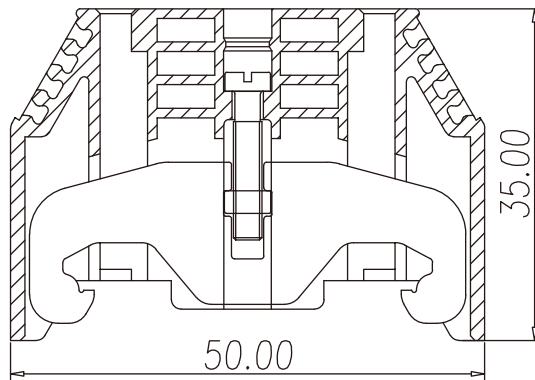

# SS4

DIN Rail Terminal Blocks > Accessories > End bracket

## Specification

Product description	End bracket
Color	Grey
Material	PA
Inflammability class	UL94-V2
Compatible rail	TS-35 / TS-35A
Marking label	TM28
Package	50 pcs / box