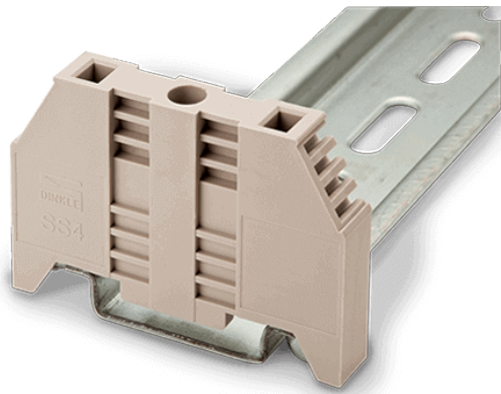

# SS4

DIN Rail Terminal Blocks > Accessories > End bracket

## Specification

Product description	End bracket
Color	Grey
Material	PA
Inflammability class	UL94-V2
Compatible rail	TS-35 / TS-35A
Marking label	TM28
Package	50 pcs / box