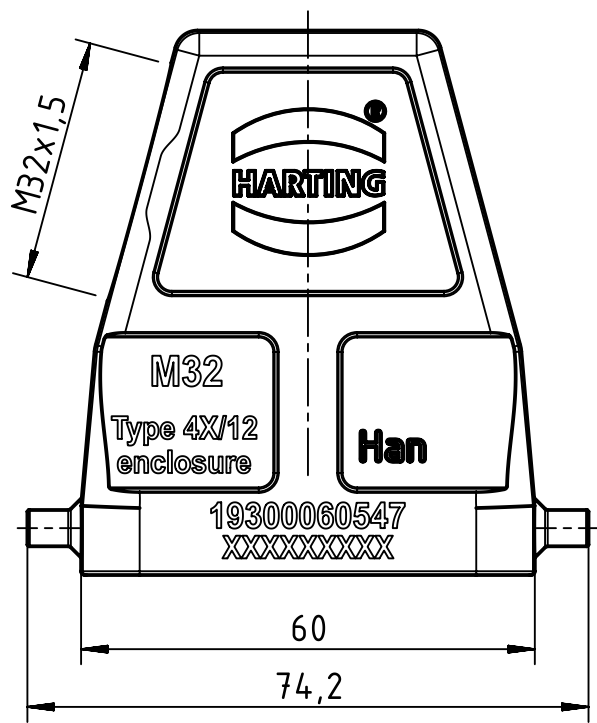

1 2 3 4 5 6

A

B

C

D

	All Dimensions in mm Original Size DIN A4		Scale 1:1	Free size tol.		Ref.		
						Sub.		
	All rights reserved		Created by RULLKOETTER	Inspected by BERGHORN	Standardisation TIEMANNA	Date 2016-10-14	State Final Release	
	Department EL PD		Title Han B Hood Side Entry HC 2 Pegs M32				Doc-Key / ECM-Nr. 100204381/UGD/004/B 500000109725	
HARTING Electric GmbH & Co. KG D-32339 Espelkamp			Type TB	Number 19 30 006 0547			Rev. B	Page 1/1