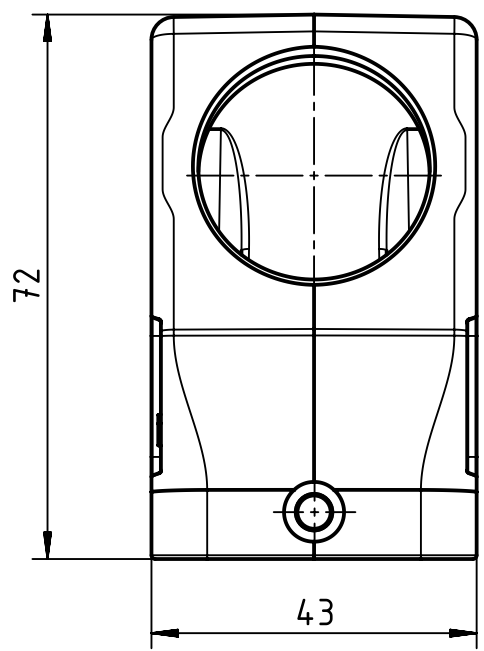

1 2 3 4 5 6

A

B

C

D

	All Dimensions in mm Original Size DIN A4		Scale 1:1	Free size tol.		Ref.		
						Sub.		
	All rights reserved		Created by RULLKOETTER	Inspected by BERGHORN	Standardisation TIEMANNA	Date 2016-10-14	State Final Release	
	Department EL PD		Title Han B Hood Side Entry HC 2 Pegs M32				Doc-Key / ECM-Nr. 100204381/UGD/004/B 500000109725	
HARTING Electric GmbH & Co. KG D-32339 Espelkamp			Type TB	Number 19 30 006 0547			Rev. B	Page 1/1