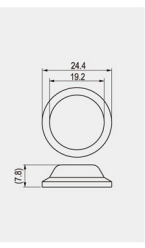

# R13-112-12

**Material**  
RUBBER/PVC

**Availability**  
For Rocker SCl  
R13-112, R13-208,  
R13-244 Series Switch  
Cover