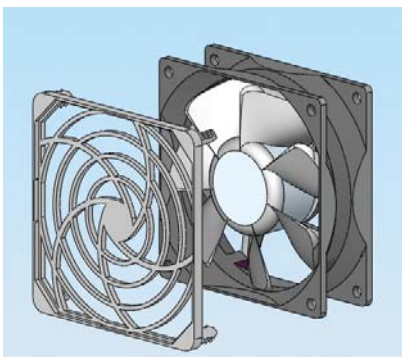

FGPT

Fan Guard

Mat'l: ABS, RMS-171 Color: Black							
Part No.	"A"	"B"	"C"	"D"	"E"	"F" Ref.	Standard Pack
FGPT-80	80	14.5	2.8	5.5	4	71	20
FGPT-92	92	15	2.6		4.15	82	
FGPT-120	119	16.5	3		4.5	104