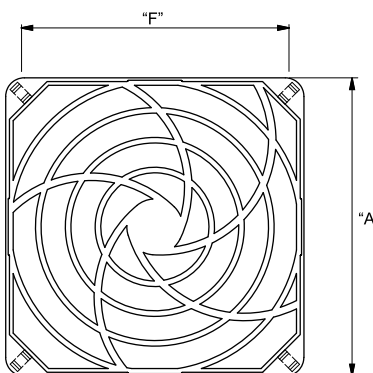

FGPT

Fan Guard

Mat'l: ABS, RMS-171 Color: Black							
Part No.	"A"	"B"	"C"	"D"	"E"	"F" Ref.	Standard Pack
FGPT-80	80	14.5	2.8	5.5	4	71	20
FGPT-92	92	15	2.6		4.15	82	
FGPT-120	119	16.5	3		4.5	104