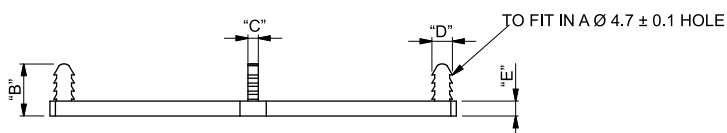

FGPT

Fan Guard

Mat'l: ABS, RMS-171 Color: Black							
Part No.	"A"	"B"	"C"	"D"	"E"	"F" Ref.	Standard Pack
FGPT-80	80	14.5	2.8	5.5	4	71	20
FGPT-92	92	15	2.6		4.15	82	
FGPT-120	119	16.5	3		4.5	104