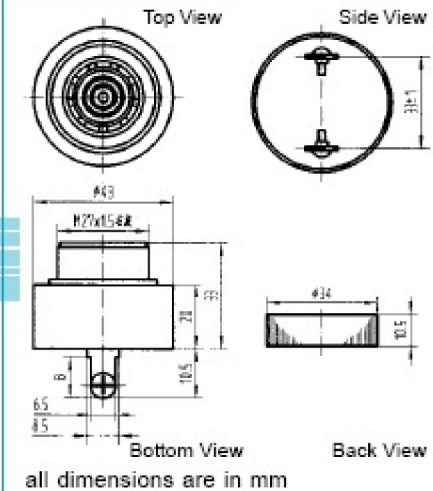

KPI-4320 series Piezo Buzzer

color Black
PC Housing Material
Screw Terminal

DIMENSIONS

all dimensions are in mm

Model No	KPI-4320	KPI-4320-230	KPI-4321	KPI-4321-230	KPI-4321-12	KPI-4322	KPI-4322-230	KPI-4322-12
Rated Voltage	12VDC	230VAC	12VDC	230VAC	12VAC	12VDC	230VAC	12VAC
Operating Voltage	6-28VDC	200-240VAC	6-28VDC	200-240VAC	6-15VAC	6-28VDC	200-240VAC	6-15VAC
Max. Rated Current	20mA at 12VDC	20mA at 230VAC/DC	20mA at 12VDC	20mA at 230VAC	20mA at 12VAC	20mA at 12VDC	20mA at 230VAC	20mA at 12VAC
Min. Sound Pressure Level	80dB at 12VDC/80cm	80dB at 230VAC/80cm	80dB at 12VDC/80cm	80dB at 230VAC/80cm	80dB at 12VAC/80cm	80dB at 12VDC/80cm	80dB at 230VAC/80cm	80dB at 12VAC/80cm
Resonant Frequency	2.9;±0.5KHz	2.9;±0.5KHz	2.9;±0.5KHz	2.9;±0.5KHz	2.9;±0.5KHz	2.9;±0.5KHz	2.9;±0.5KHz	2.9;±0.5KHz
Tone Nature	Continuous	Continuous	Slow Pulse	Slow Pulse	Slow Pulse	Fast Pulse	Fast Pulse	Fast Pulse
Operating Temperature	-20~+80;±	-20~+80;±	-20~+80;±	-20~+80;±	-20~+80;±	-20~+80;±	-20~+80;±	-20~+80;±
Weight	40g	40g	40g	40g	40g	40g	40g	40g