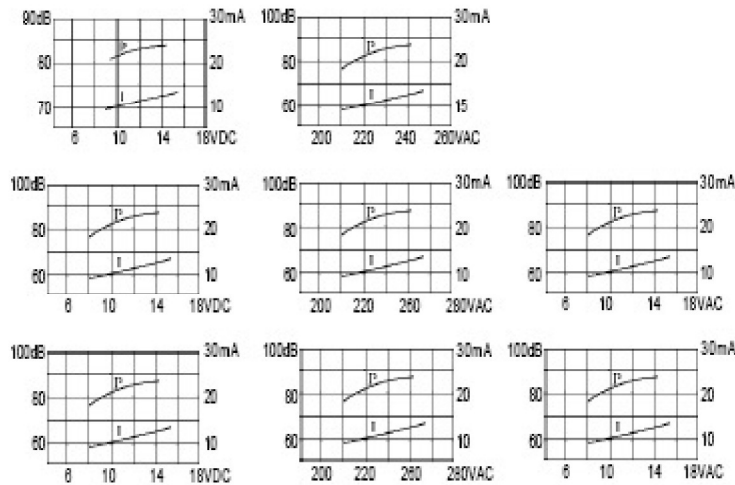

KPI-4320 series Piezo Buzzer

color Black
PC Housing Material
Screw Terminal

DIMENSIONS

all dimensions are in mm

Model No	KPI-4320	KPI-4320-230	KPI-4321	KPI-4321-230	KPI-4321-12	KPI-4322	KPI-4322-230	KPI-4322-12
Rated Voltage	12VDC	230VAC	12VDC	230VAC	12VAC	12VDC	230VAC	12VAC
Operating Voltage	6-28VDC	200-240VAC	6-28VDC	200-240VAC	6-15VAC	6-28VDC	200-240VAC	6-15VAC
Max. Rated Current	20mA at 12VDC	20mA at 230VAC/DC	20mA at 12VDC	20mA at 230VAC	20mA at 12VAC	20mA at 12VDC	20mA at 230VAC	20mA at 12VAC
Min. Sound Pressure Level	80dB at 12VDC/80cm	80dB at 230VAC/80cm	80dB at 12VDC/80cm	80dB at 230VAC/80cm	80dB at 12VAC/80cm	80dB at 12VDC/80cm	80dB at 230VAC/80cm	80dB at 12VAC/80cm
Resonant Frequency	2.9;±0.5KHz	2.9;±0.5KHz	2.9;±0.5KHz	2.9;±0.5KHz	2.9;±0.5KHz	2.9;±0.5KHz	2.9;±0.5KHz	2.9;±0.5KHz
Tone Nature	Continuous	Continuous	Slow Pulse	Slow Pulse	Slow Pulse	Fast Pulse	Fast Pulse	Fast Pulse
Operating Temperature	-20~+80;±	-20~+80;±	-20~+80;±	-20~+80;±	-20~+80;±	-20~+80;±	-20~+80;±	-20~+80;±
Weight	40g	40g	40g	40g	40g	40g	40g	40g

* Value applying at rated voltage