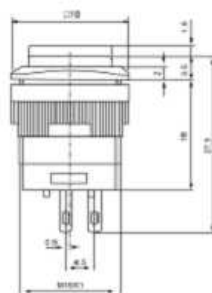

## Model's instruction

## Capacity lighting unit

Voltage(V)	Item	Current mA
2	L	20
	B	/
	N	/
6	L	20
	B	70
	N	/
12	L	20
	B	37
	N	/
24	L	20
	B	24
	N	/

## dimensions

square

Panel cut-out