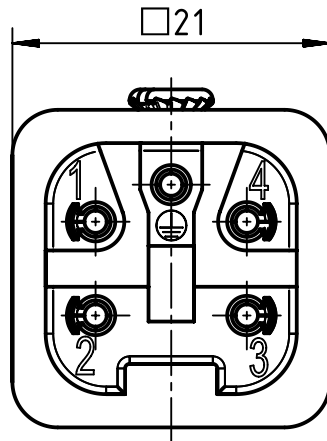

1 2 3 4 5 6

A

B

C

D

insert fixing screw
enclosed separately

	All Dimensions in mm Original Size DIN A4		Scale 2:1	Free size tol.		Ref.
						Sub.
	All rights reserved		Created by FINKEV	Inspected by BERGHORN	Standardisation TIEMANNA	Date 2015-06-29
	Department EL PD - DE					State Final Release
HARTING Electric GmbH & Co. KG D-32339 Espelkamp			Title Han 4A-F-QL			Doc-Key / ECM-Nr. 100133436/UGD/008/A 500000090699
			Type TB	Number 09 20 004 2733		Rev. A Page 1/1