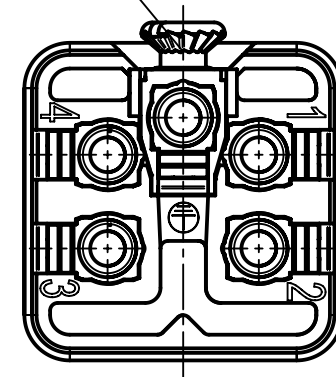

1 2 3 4 5 6

A

B

C

D

insert fixing screw
enclosed separately

	All Dimensions in mm Original Size DIN A4		Scale 2:1	Free size tol.		Ref.
						Sub.
	All rights reserved		Created by FINKEV	Inspected by BERGHORN	Standardisation TIEMANNA	Date 2015-06-29
	Department EL PD - DE					State Final Release
HARTING Electric GmbH & Co. KG D-32339 Espelkamp			Title Han 4A-F-QL			Doc-Key / ECM-Nr. 100133436/UGD/008/A 500000090699
			Type TB	Number 09 20 004 2733		Rev. A Page 1/1