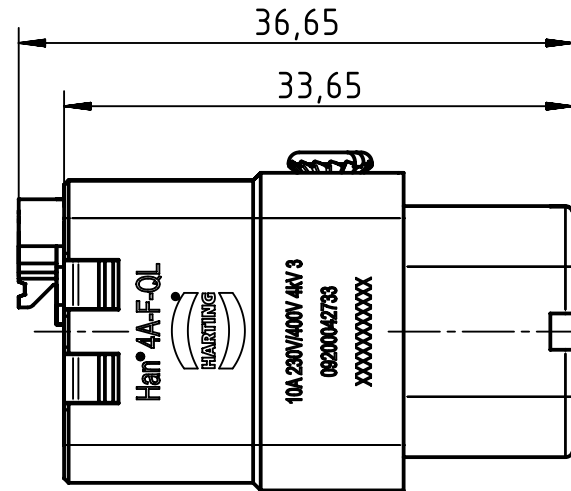

1 2 3 4 5 6

A

B

C

D

insert fixing screw
enclosed separately

	All Dimensions in mm Original Size DIN A4		Scale 2:1	Free size tol.		Ref.
						Sub.
	All rights reserved		Created by FINKEV	Inspected by BERGHORN	Standardisation TIEMANNA	Date 2015-06-29
	Department EL PD - DE					State Final Release
HARTING Electric GmbH & Co. KG D-32339 Espelkamp			Title Han 4A-F-QL			Doc-Key / ECM-Nr. 100133436/UGD/008/A 500000090699
			Type TB	Number 09 20 004 2733		Rev. A Page 1/1