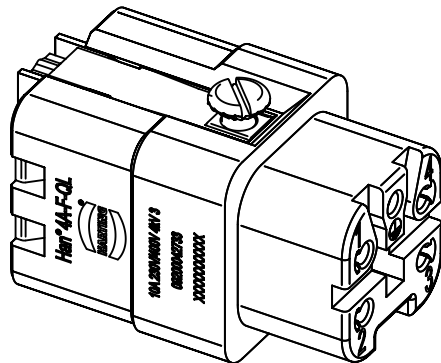

1 2 3 4 5 6

A

B

C

D

insert fixing screw
enclosed separately

	All Dimensions in mm Original Size DIN A4		Scale 2:1	Free size tol.		Ref.
						Sub.
	All rights reserved		Created by FINKEV	Inspected by BERGHORN	Standardisation TIEMANNA	Date 2015-06-29
	Department EL PD - DE					State Final Release
HARTING Electric GmbH & Co. KG D-32339 Espelkamp			Title Han 4A-F-QL			Doc-Key / ECM-Nr. 100133436/UGD/008/A 500000090699
			Type TB	Number 09 20 004 2733		Rev. A Page 1/1