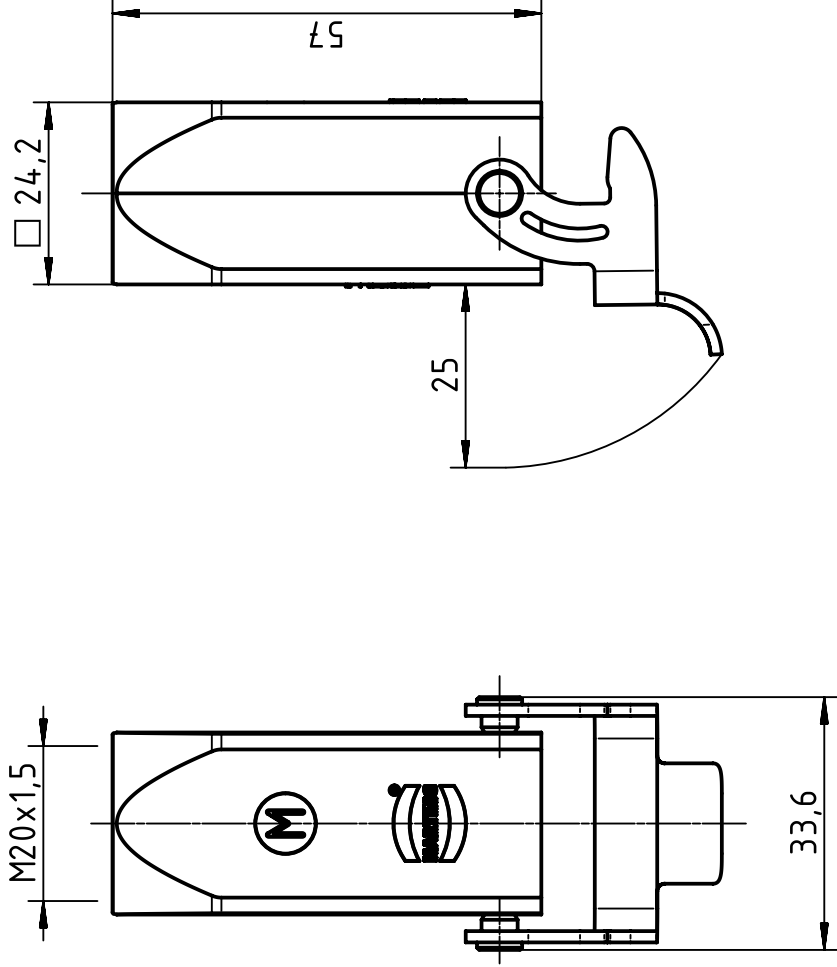

1 2 3 4 5 6

	All Dimensions in mm Original Size DIN A4		Scale	Free size fol.		Ref.
	All rights reserved Department EL PD - DE		1:1	Created by SPRENB	Inspected by BERGHORN	Standardisation TIEMANNA
HARTING Electric GmbH & Co. KG D-32339 Espelkamp		Title Han A Hood Coupler 1 Lever M20		Date 2013-06-13	State Final Release	Doc-Key / ECM-Nr. 100540974/UGD/001/A 500000060959
Type TB			Number 19 20 003 1750			Rev. A Page 1/1