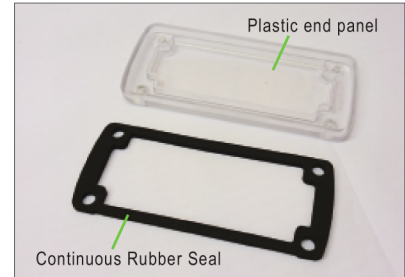

Continuous Rubber Seal, Wall Mounting bracket

Continuous Rubber Seal

- Material of the continuous rubber seal : CR (Neoprene)
- Color of the continuous rubber seal : Black

Example

Item Number	Color	External Dimension (mm)
ALUG702-SEAL	Black	64.7 x 31.2 x 3
ALUG704-SEAL	Black	109.7 x 31.2 x 3
ALUG705-SEAL	Black	109.7 x 46.2 x 3
ALUG706-SEAL	Black	141.2 x 36.2 x 3
ALUG708-SEAL	Black	171.2 x 54.7 x 3

Wall Mounting Bracket

- Material of the wall mounting bracket : Aluminium alloy ADC-12
- Color of the wall mounting bracket : Black <BK> powder coating
- Sales package: 2 pcs/bag
(2 pcs of each mounting brackets & M3.5 X 6mm stainless screws)

Example

Item Number	Color	External Dimension (mm)
ALMF-002PBK	Painted Black	25 x 18 x 3