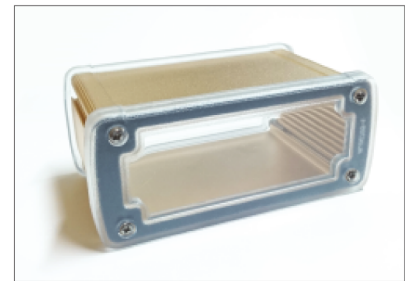

Continuous Rubber Seal, Wall Mounting bracket

Continuous Rubber Seal

- Material of the continuous rubber seal : CR (Neoprene)
- Color of the continuous rubber seal : Black

Example

Item Number	Color	External Dimension (mm)
ALUG702-SEAL	Black	64.7 x 31.2 x 3
ALUG704-SEAL	Black	109.7 x 31.2 x 3
ALUG705-SEAL	Black	109.7 x 46.2 x 3
ALUG706-SEAL	Black	141.2 x 36.2 x 3
ALUG708-SEAL	Black	171.2 x 54.7 x 3

Wall Mounting Bracket

- Material of the wall mounting bracket : Aluminium alloy ADC-12
- Color of the wall mounting bracket : Black <BK> powder coating
- Sales package: 2 pcs/bag
(2 pcs of each mounting brackets & M3.5 X 6mm stainless screws)

Example

Item Number	Color	External Dimension (mm)
ALMF-002PBK	Painted Black	25 x 18 x 3