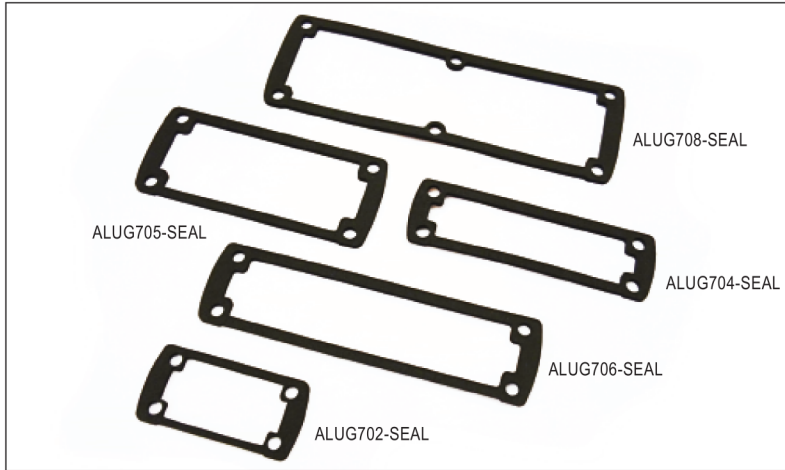

Continuous Rubber Seal, Wall Mounting bracket

Continuous Rubber Seal

- Material of the continuous rubber seal : CR (Neoprene)
- Color of the continuous rubber seal : Black

Example

Item Number	Color	External Dimension (mm)
ALUG702-SEAL	Black	64.7 x 31.2 x 3
ALUG704-SEAL	Black	109.7 x 31.2 x 3
ALUG705-SEAL	Black	109.7 x 46.2 x 3
ALUG706-SEAL	Black	141.2 x 36.2 x 3
ALUG708-SEAL	Black	171.2 x 54.7 x 3

Wall Mounting Bracket

- Material of the wall mounting bracket : Aluminium alloy ADC-12
- Color of the wall mounting bracket : Black <BK> powder coating
- Sales package: 2 pcs/bag
(2 pcs of each mounting brackets & M3.5 X 6mm stainless screws)

Example

Item Number	Color	External Dimension (mm)
ALMF-002PBK	Painted Black	25 x 18 x 3