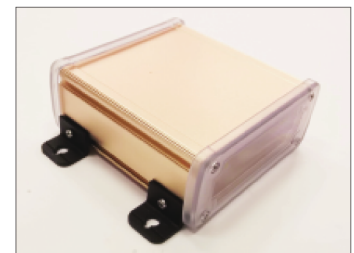

Continuous Rubber Seal, Wall Mounting bracket

Continuous Rubber Seal

- Material of the continuous rubber seal : CR (Neoprene)
- Color of the continuous rubber seal : Black

Example

Item Number	Color	External Dimension (mm)
ALUG702-SEAL	Black	64.7 x 31.2 x 3
ALUG704-SEAL	Black	109.7 x 31.2 x 3
ALUG705-SEAL	Black	109.7 x 46.2 x 3
ALUG706-SEAL	Black	141.2 x 36.2 x 3
ALUG708-SEAL	Black	171.2 x 54.7 x 3

Wall Mounting Bracket

- Material of the wall mounting bracket : Aluminium alloy ADC-12
- Color of the wall mounting bracket : Black <BK> powder coating
- Sales package: 2 pcs/bag
(2 pcs of each mounting brackets & M3.5 X 6mm stainless screws)

Example

Item Number	Color	External Dimension (mm)
ALMF-002PBK	Painted Black	25 x 18 x 3