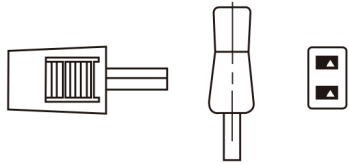

AC CORD

Power cord with straight connector

A2-03	300mm Length
A2-06	600mm Length
A2-10	1000mm Length
A2-20	2000mm Length

B2-03	300mm Length
B2-06	600mm Length
B2-10	1000mm Length
B2-20	2000mm Length

C2-03	300mm Length
C2-06	600mm Length
C2-10	1000mm Length
C2-20	2000mm Length