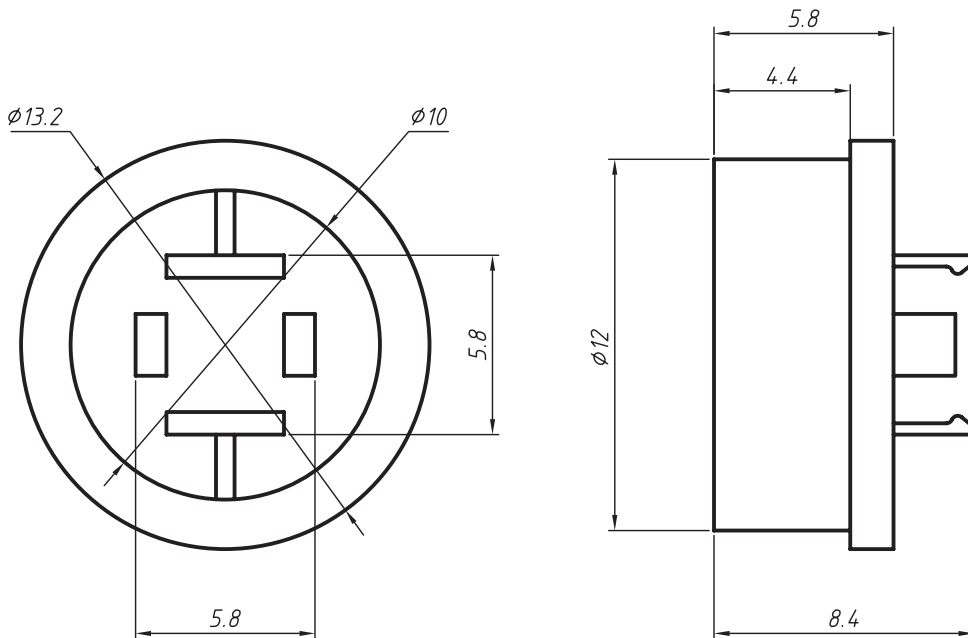

Switch Caps

KLS7-TSC12 Tactile Switch Cap

Note:

Round cap
Color:White
Dimension:Φ12mm

ORDER INFORMATION

Product NO.:L-KLS7-TSC12-RW

Part Number _____ Color:W-White B-Black L-Blue R-Red
Φ12mm Switch Cap _____ R-Round cap;S-Square cap