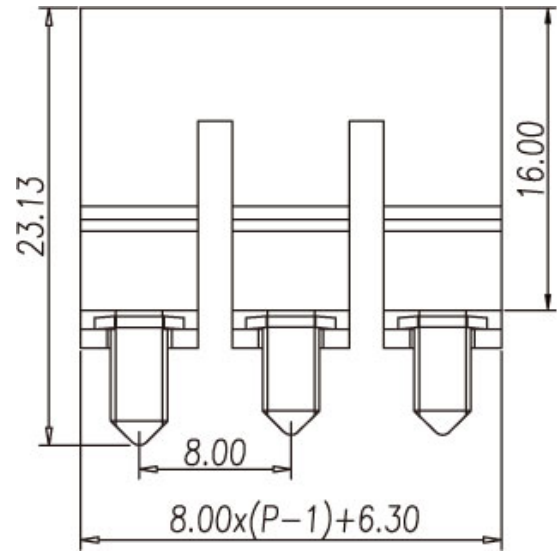

Accessory / Screw-on bridge

DS6

Suitable type	DK6	
	DKTL6	DKTD6
Available position	02P ~ 10P	