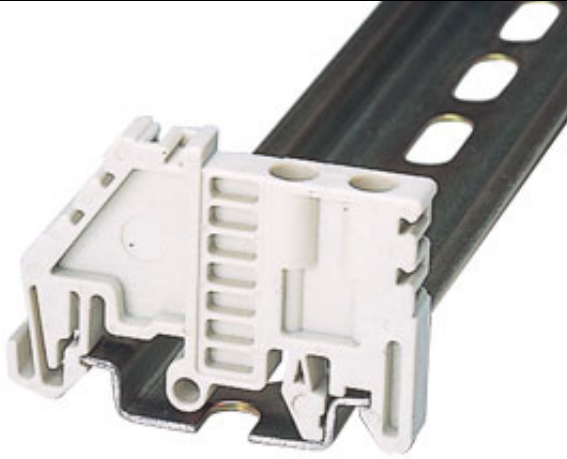

Accessory / End Bracket

SS2

Suitable type	TS-35	TS-35A
Available position		