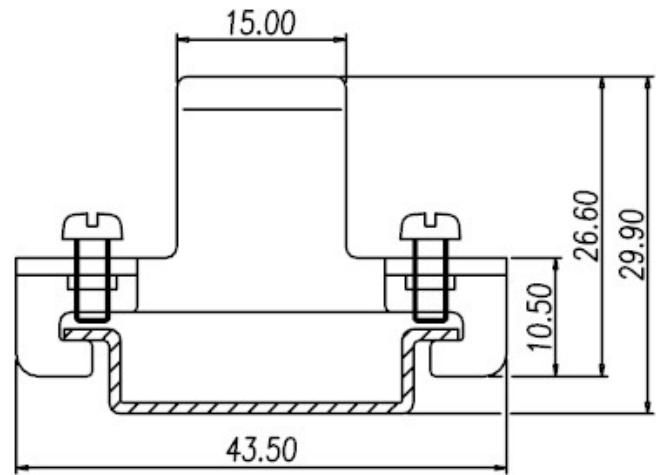

Accessory / End Bracket

SS3

Suitable type	TS-35	TS-35A
Available position		