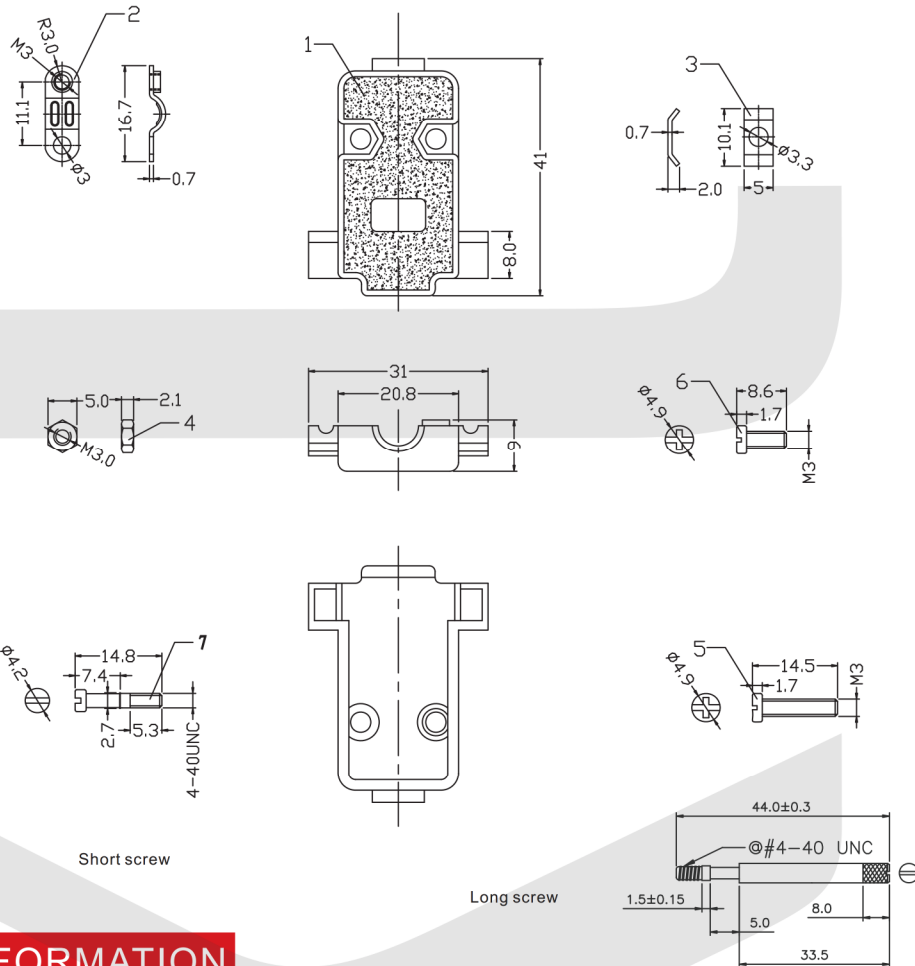

Connector

D-SUB Series

KLS1-DB D-SUB HOOD PLASTIC MATERIAL 09-37Pin

Cover Material: ABS Plastic
Screw Material: STEEL

ORDER INFORMATION

Product NO.: KLS1-DB-09P-L G

Pos. NO.
001=001 pos.

Contact Number of Row
DB=D-SUB HOOD PLASTIC MATERIAL

Color: G-Gray B-Black
L : Long screw
S : Short screw

Number of Contacts