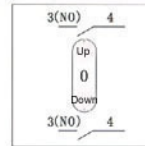

HKB-201 Self-return

HKB Series Cross Switch
 Rated voltage: 150/250/600V
 Rated current: 15/10/4A
 Mechanical life: 50000
 Electrical life: 50000
 Operating temperature range:
 -25°C /45°C
 2 means Two-way ;
 0 means 0 ;
 1 means 1 layer .

HKB-402 Self-return

HKB Series Cross Switch
 Rated voltage: 150/250/600V
 Rated current: 15/10/4A
 Mechanical life: 50000
 Electrical life: 50000
 Operating temperature range:
 -25°C /45°C
 4 means Four-way ;
 0 means 0 ;
 2 means 2 layers .