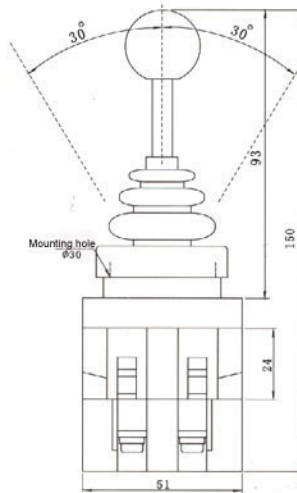

HKB-201 Self-return

HKB Series Cross Switch
 Rated voltage: 150/250/600V
 Rated current: 15/10/4A
 Mechanical life: 50000
 Electrical life: 50000
 Operating temperature range:
 -25°C /45°C
 2 means Two-way ;
 0 means 0 ;
 1 means 1 layer .

HKB-402 Self-return

HKB Series Cross Switch
 Rated voltage: 150/250/600V
 Rated current: 15/10/4A
 Mechanical life: 50000
 Electrical life: 50000
 Operating temperature range:
 -25°C /45°C
 4 means Four-way ;
 0 means 0 ;
 2 means 2 layers .