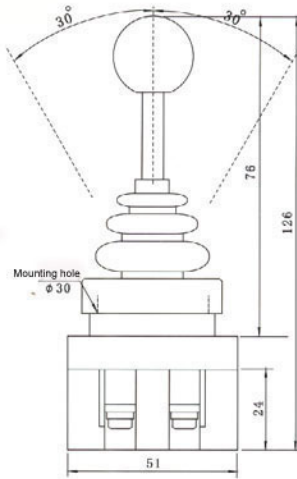

HKB-201 Self-return

HKB Series Cross Switch
 Rated voltage: 150/250/600V
 Rated current: 15/10/4A
 Mechanical life: 50000
 Electrical life: 50000
 Operating temperature range:
 -25°C /45°C
 2 means Two-way ;
 0 means 0 ;
 1 means 1 layer .

HKB-402 Self-return

HKB Series Cross Switch
 Rated voltage: 150/250/600V
 Rated current: 15/10/4A
 Mechanical life: 50000
 Electrical life: 50000
 Operating temperature range:
 -25°C /45°C
 4 means Four-way ;
 0 means 0 ;
 2 means 2 layers .