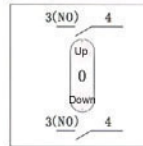

HKB-201 Self-return

HKB Series Cross Switch
 Rated voltage: 150/250/600V
 Rated current: 15/10/4A
 Mechanical life: 50000
 Electrical life: 50000
 Operating temperature range:
 -25°C /45°C
 2 means Two-way ;
 0 means 0 ;
 1 means 1 layer .

HKB-402 Self-return

HKB Series Cross Switch
 Rated voltage: 150/250/600V
 Rated current: 15/10/4A
 Mechanical life: 50000
 Electrical life: 50000
 Operating temperature range:
 -25°C /45°C
 4 means Four-way ;
 0 means 0 ;
 2 means 2 layers .