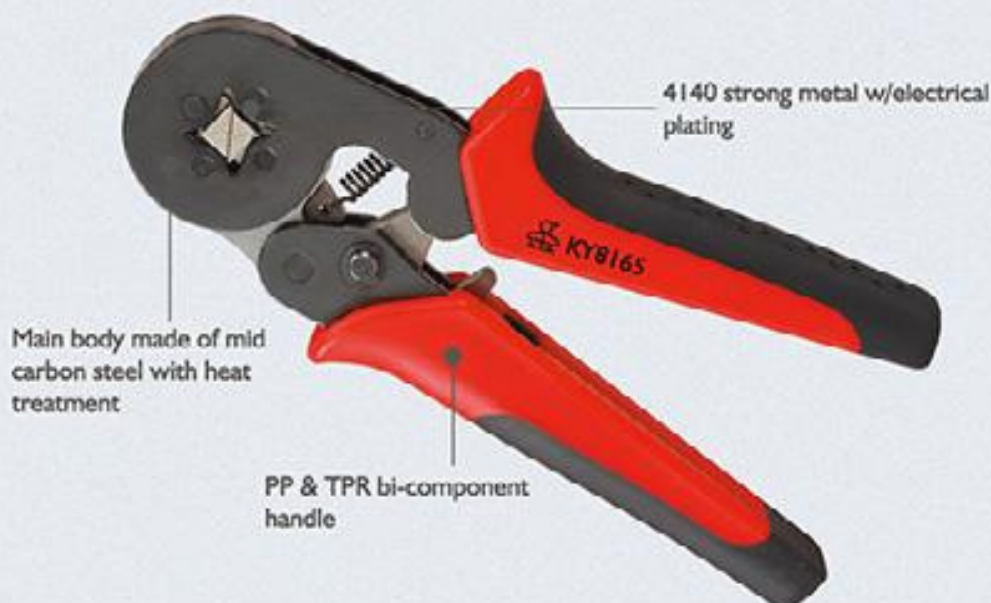

EUROCRIMPER

Square crimping adjusts automatically to the connector size desired in profile

Lateral loading of the cord end sleeve into the clamping position

Simple handling, high operation comfort & satisfactory performance

Square crimp 0.08-6mm² ferrules

Item No.	KY 8165
Description	Eurocrimper
Weight	371g
Length	178mm

Features:

- Square crimping performs a better contact than traditional crimping profile.
- Self-adjusting mechanism, easy-to-work to the connector size desired in one profile.
- Comfortable, reliable and fast crimping.
- Completed cycling test for more than 10,000 times.
- High quality metal constructed offer greater usage life.