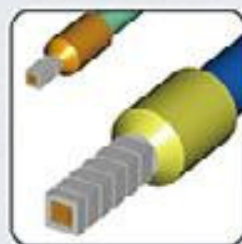

EUROCRIMPER

Square crimping adjusts automatically to the connector size desired in profile

Lateral loading of the cord end sleeve into the clamping position

Simple handling, high operation comfort & satisfactory performance

Square crimp 0.08-6mm² ferrules

Item No.	KY 8165
Description	Eurocrimper
Weight	371g
Length	178mm

Features:

- Square crimping performs a better contact than traditional crimping profile.
- Self-adjusting mechanism, easy-to-work to the connector size desired in one profile.
- Comfortable, reliable and fast crimping.
- Completed cycling test for more than 10,000 times.
- High quality metal constructed offer greater usage life.