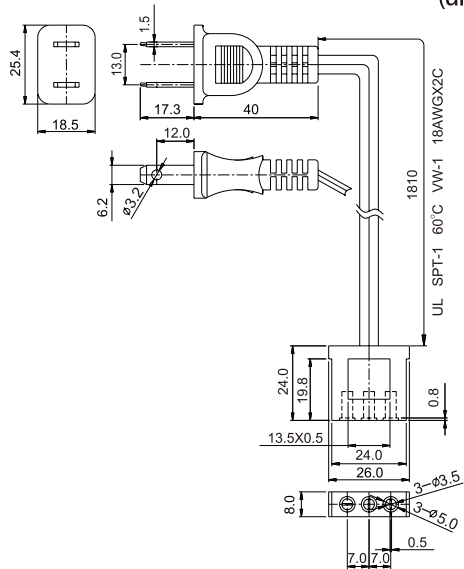

AC CORD

Power cord with straight connector

A2-03	300mm Length
A2-06	600mm Length
A2-10	1000mm Length
A2-20	2000mm Length

B2-03	300mm Length
B2-06	600mm Length
B2-10	1000mm Length
B2-20	2000mm Length

C2-03	300mm Length
C2-06	600mm Length
C2-10	1000mm Length
C2-20	2000mm Length

AC CORD

A3-A

(unit: mm)

B2-C

(unit: mm)

A3-B

(unit: mm)

C2-D

(unit: mm)