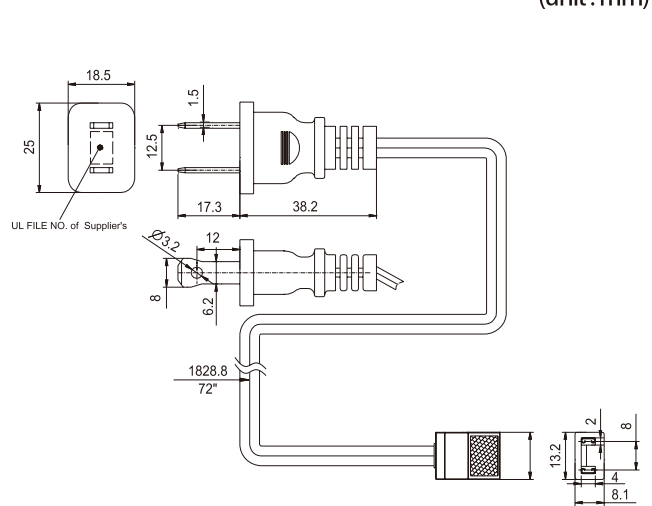

AC CORD

Power cord with straight connector

A2-03	300mm Length
A2-06	600mm Length
A2-10	1000mm Length
A2-20	2000mm Length

B2-03	300mm Length
B2-06	600mm Length
B2-10	1000mm Length
B2-20	2000mm Length

C2-03	300mm Length
C2-06	600mm Length
C2-10	1000mm Length
C2-20	2000mm Length

AC CORD

A3-A

(unit: mm)

B2-C

(unit: mm)

A3-B

(unit: mm)

C2-D

(unit: mm)