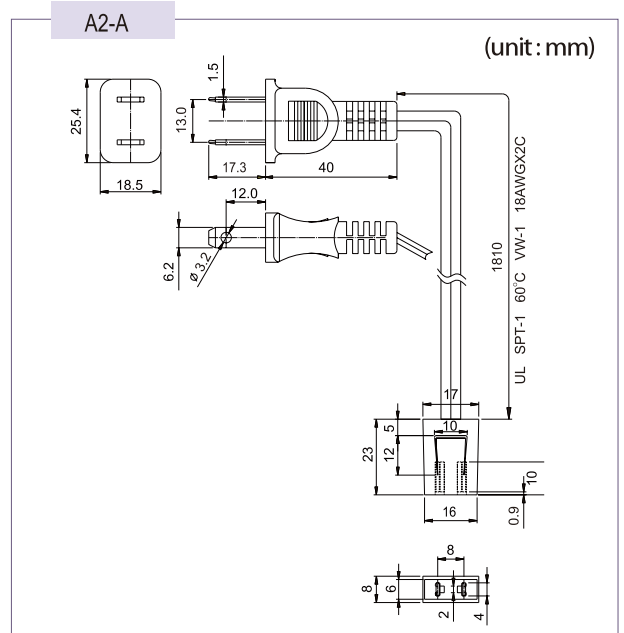

AC CORD

Power cord with straight connector

A2-03	300mm Length
A2-06	600mm Length
A2-10	1000mm Length
A2-20	2000mm Length

B2-03	300mm Length
B2-06	600mm Length
B2-10	1000mm Length
B2-20	2000mm Length

C2-03	300mm Length
C2-06	600mm Length
C2-10	1000mm Length
C2-20	2000mm Length

AC CORD

A3-A

(unit: mm)

B2-C

(unit: mm)

A3-B

(unit: mm)

C2-D

(unit: mm)