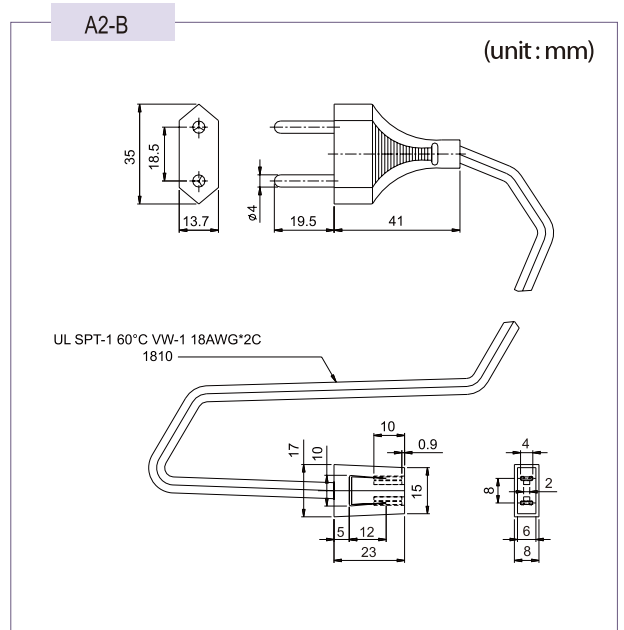

AC CORD

Power cord with straight connector

A2-03	300mm Length
A2-06	600mm Length
A2-10	1000mm Length
A2-20	2000mm Length

B2-03	300mm Length
B2-06	600mm Length
B2-10	1000mm Length
B2-20	2000mm Length

C2-03	300mm Length
C2-06	600mm Length
C2-10	1000mm Length
C2-20	2000mm Length

AC CORD

A3-A

(unit: mm)

B2-C

(unit: mm)

A3-B

(unit: mm)

C2-D

(unit: mm)