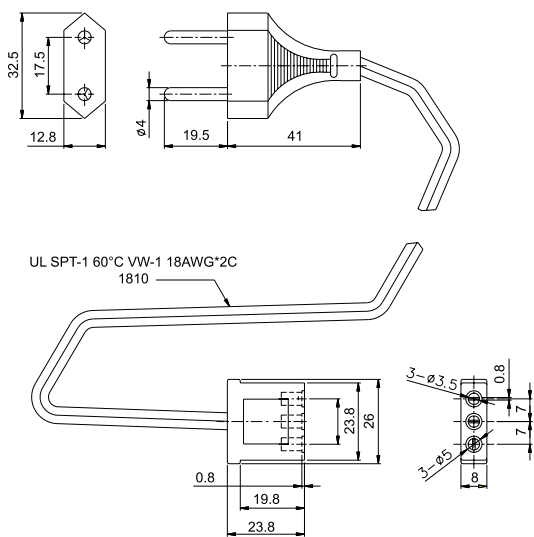

AC CORD

Power cord with straight connector

A2-03	300mm Length
A2-06	600mm Length
A2-10	1000mm Length
A2-20	2000mm Length

B2-03	300mm Length
B2-06	600mm Length
B2-10	1000mm Length
B2-20	2000mm Length

C2-03	300mm Length
C2-06	600mm Length
C2-10	1000mm Length
C2-20	2000mm Length

AC CORD

A3-A

(unit: mm)

B2-C

(unit: mm)

A3-B

(unit: mm)

C2-D

(unit: mm)