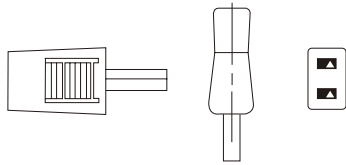

AC CORD

Power cord with straight connector

A2-03	300mm Length
A2-06	600mm Length
A2-10	1000mm Length
A2-20	2000mm Length

B2-03	300mm Length
B2-06	600mm Length
B2-10	1000mm Length
B2-20	2000mm Length

C2-03	300mm Length
C2-06	600mm Length
C2-10	1000mm Length
C2-20	2000mm Length

AC CORD

A3-A

(unit: mm)

B2-C

(unit: mm)

A3-B

(unit: mm)

C2-D