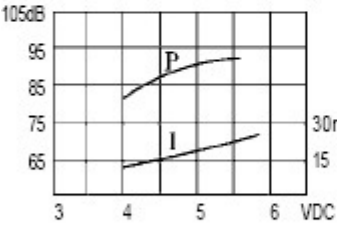

## DIMENSIONS

color Black  
ABS Housing Material  
Lead Terminal

all dimensions are in mm

Model No	KPMB-2315L	KPMB-2303L	KPMB-2306L	KPMB-2309L	KPMB-2312L	KPMB-2324L
Rated Voltage	1.5 VDC	3VDC	6VDC	9VDC	12VDC	24VDC
Operating Voltage	1.3~2VDC	2~4VDC	4~8VDC	6~12VDC	9~15VDC	15~27VDC
Max. Rated Current	20mA at 1.5VDC	25mA at 3VDC	25mA at 6VDC	25mA at 9VDC	25mA at 12VDC	25mA at 24VDC
Min. Sound Pressure Level	70dB at 1.5VDC/20cm	75dB at 3VDC/20cm	75dB at 6VDC/20cm	75dB at 9VDC / 20cm	75dB at 12VDC/20cm	75dB at 24VDC/20cm
Resonant Frequency	400 <sub>j</sub> Å100Hz	400 <sub>j</sub> Å100Hz	400 <sub>j</sub> Å100Hz	400 <sub>j</sub> Å100Hz	400 <sub>j</sub> Å100Hz	400 <sub>j</sub> Å100Hz
Operating Temperature	-20~+60jæ	-20~+60jæ	-20~+60jæ	-20~+60jæ	-20~+60jæ	-20~+60jæ
Weight	10g	10g	10	10g	10g	10g