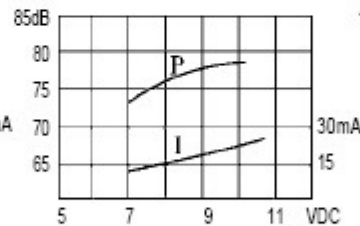

## DIMENSIONS

color Black  
ABS Housing Material  
Lead Terminal

all dimensions are in mm

Model No	KPMB-2315L	KPMB-2303L	KPMB-2306L	KPMB-2309L	KPMB-2312L	KPMB-2324L
Rated Voltage	1.5 VDC	3VDC	6VDC	9VDC	12VDC	24VDC
Operating Voltage	1.3~2VDC	2~4VDC	4~8VDC	6~12VDC	9~15VDC	15~27VDC
Max. Rated Current	20mA at 1.5VDC	25mA at 3VDC	25mA at 6VDC	25mA at 9VDC	25mA at 12VDC	25mA at 24VDC
Min. Sound Pressure Level	70dB at 1.5VDC/20cm	75dB at 3VDC/20cm	75dB at 6VDC/20cm	75dB at 9VDC / 20cm	75dB at 12VDC/20cm	75dB at 24VDC/20cm
Resonant Frequency	400 <sub>j</sub> Å100Hz	400 <sub>j</sub> Å100Hz	400 <sub>j</sub> Å100Hz	400 <sub>j</sub> Å100Hz	400 <sub>j</sub> Å100Hz	400 <sub>j</sub> Å100Hz
Operating Temperature	-20~+60jæ	-20~+60jæ	-20~+60jæ	-20~+60jæ	-20~+60jæ	-20~+60jæ
Weight	10g	10g	10	10g	10g	10g