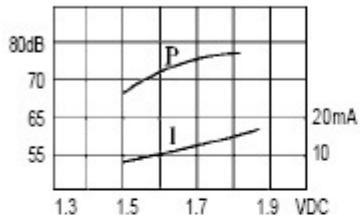

## DIMENSIONS

color Black  
ABS Housing Material  
Lead Terminal

all dimensions are in mm

Model No	KPMB-2315L	KPMB-2303L	KPMB-2306L	KPMB-2309L	KPMB-2312L	KPMB-2324L
Rated Voltage	1.5 VDC	3VDC	6VDC	9VDC	12VDC	24VDC
Operating Voltage	1.3~2VDC	2~4VDC	4~8VDC	6~12VDC	9~15VDC	15~27VDC
Max. Rated Current	20mA at 1.5VDC	25mA at 3VDC	25mA at 6VDC	25mA at 9VDC	25mA at 12VDC	25mA at 24VDC
Min. Sound Pressure Level	70dB at 1.5VDC/20cm	75dB at 3VDC/20cm	75dB at 6VDC/20cm	75dB at 9VDC / 20cm	75dB at 12VDC/20cm	75dB at 24VDC/20cm
Resonant Frequency	400 <sub>j</sub> Å100Hz	400 <sub>j</sub> Å100Hz	400 <sub>j</sub> Å100Hz	400 <sub>j</sub> Å100Hz	400 <sub>j</sub> Å100Hz	400 <sub>j</sub> Å100Hz
Operating Temperature	-20~+60jæ	-20~+60jæ	-20~+60jæ	-20~+60jæ	-20~+60jæ	-20~+60jæ
Weight	10g	10g	10	10g	10g	10g