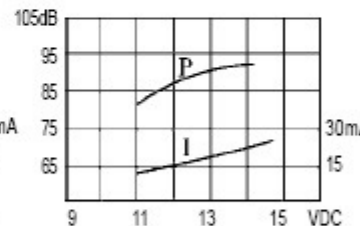

## DIMENSIONS

color Black  
ABS Housing Material  
Lead Terminal

all dimensions are in mm

Model No	KPMB-2315L	KPMB-2303L	KPMB-2306L	KPMB-2309L	KPMB-2312L	KPMB-2324L
Rated Voltage	1.5 VDC	3VDC	6VDC	9VDC	12VDC	24VDC
Operating Voltage	1.3~2VDC	2~4VDC	4~8VDC	6~12VDC	9~15VDC	15~27VDC
Max. Rated Current	20mA at 1.5VDC	25mA at 3VDC	25mA at 6VDC	25mA at 9VDC	25mA at 12VDC	25mA at 24VDC
Min. Sound Pressure Level	70dB at 1.5VDC/20cm	75dB at 3VDC/20cm	75dB at 6VDC/20cm	75dB at 9VDC / 20cm	75dB at 12VDC/20cm	75dB at 24VDC/20cm
Resonant Frequency	400 <sub>j</sub> Å100Hz	400 <sub>j</sub> Å100Hz	400 <sub>j</sub> Å100Hz	400 <sub>j</sub> Å100Hz	400 <sub>j</sub> Å100Hz	400 <sub>j</sub> Å100Hz
Operating Temperature	-20~+60jæ	-20~+60jæ	-20~+60jæ	-20~+60jæ	-20~+60jæ	-20~+60jæ
Weight	10g	10g	10	10g	10g	10g