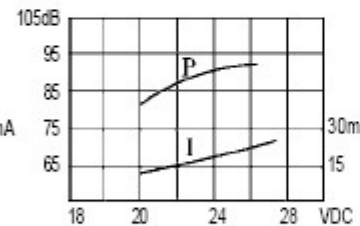

## DIMENSIONS

color Black  
ABS Housing Material  
Lead Terminal

all dimensions are in mm

Model No	KPMB-2315L	KPMB-2303L	KPMB-2306L	KPMB-2309L	KPMB-2312L	KPMB-2324L
Rated Voltage	1.5 VDC	3VDC	6VDC	9VDC	12VDC	24VDC
Operating Voltage	1.3~2VDC	2~4VDC	4~8VDC	6~12VDC	9~15VDC	15~27VDC
Max. Rated Current	20mA at 1.5VDC	25mA at 3VDC	25mA at 6VDC	25mA at 9VDC	25mA at 12VDC	25mA at 24VDC
Min. Sound Pressure Level	70dB at 1.5VDC/20cm	75dB at 3VDC/20cm	75dB at 6VDC/20cm	75dB at 9VDC / 20cm	75dB at 12VDC/20cm	75dB at 24VDC/20cm
Resonant Frequency	400 <sub>j</sub> Å100Hz	400 <sub>j</sub> Å100Hz	400 <sub>j</sub> Å100Hz	400 <sub>j</sub> Å100Hz	400 <sub>j</sub> Å100Hz	400 <sub>j</sub> Å100Hz
Operating Temperature	-20~+60jæ	-20~+60jæ	-20~+60jæ	-20~+60jæ	-20~+60jæ	-20~+60jæ
Weight	10g	10g	10	10g	10g	10g