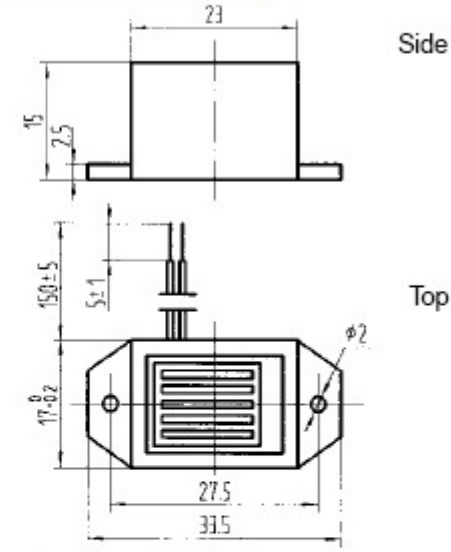

## DIMENSIONS

color Black  
ABS Housing Material  
Lead Terminal

all dimensions are in mm

Model No	KPMB-2315L	KPMB-2303L	KPMB-2306L	KPMB-2309L	KPMB-2312L	KPMB-2324L
Rated Voltage	1.5 VDC	3VDC	6VDC	9VDC	12VDC	24VDC
Operating Voltage	1.3~2VDC	2~4VDC	4~8VDC	6~12VDC	9~15VDC	15~27VDC
Max. Rated Current	20mA at 1.5VDC	25mA at 3VDC	25mA at 6VDC	25mA at 9VDC	25mA at 12VDC	25mA at 24VDC
Min. Sound Pressure Level	70dB at 1.5VDC/20cm	75dB at 3VDC/20cm	75dB at 6VDC/20cm	75dB at 9VDC / 20cm	75dB at 12VDC/20cm	75dB at 24VDC/20cm
Resonant Frequency	400 <sub>j</sub> Å100Hz	400 <sub>j</sub> Å100Hz	400 <sub>j</sub> Å100Hz	400 <sub>j</sub> Å100Hz	400 <sub>j</sub> Å100Hz	400 <sub>j</sub> Å100Hz
Operating Temperature	-20~+60jæ	-20~+60jæ	-20~+60jæ	-20~+60jæ	-20~+60jæ	-20~+60jæ
Weight	10g	10g	10	10g	10g	10g