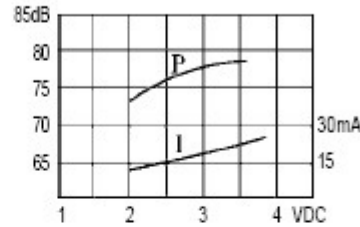

## DIMENSIONS

color Black  
ABS Housing Material  
Lead Terminal

all dimensions are in mm

Model No	KPMB-2315L	KPMB-2303L	KPMB-2306L	KPMB-2309L	KPMB-2312L	KPMB-2324L
Rated Voltage	1.5 VDC	3VDC	6VDC	9VDC	12VDC	24VDC
Operating Voltage	1.3~2VDC	2~4VDC	4~8VDC	6~12VDC	9~15VDC	15~27VDC
Max. Rated Current	20mA at 1.5VDC	25mA at 3VDC	25mA at 6VDC	25mA at 9VDC	25mA at 12VDC	25mA at 24VDC
Min. Sound Pressure Level	70dB at 1.5VDC/20cm	75dB at 3VDC/20cm	75dB at 6VDC/20cm	75dB at 9VDC / 20cm	75dB at 12VDC/20cm	75dB at 24VDC/20cm
Resonant Frequency	400 <sub>j</sub> Å100Hz	400 <sub>j</sub> Å100Hz	400 <sub>j</sub> Å100Hz	400 <sub>j</sub> Å100Hz	400 <sub>j</sub> Å100Hz	400 <sub>j</sub> Å100Hz
Operating Temperature	-20~+60jæ	-20~+60jæ	-20~+60jæ	-20~+60jæ	-20~+60jæ	-20~+60jæ
Weight	10g	10g	10	10g	10g	10g